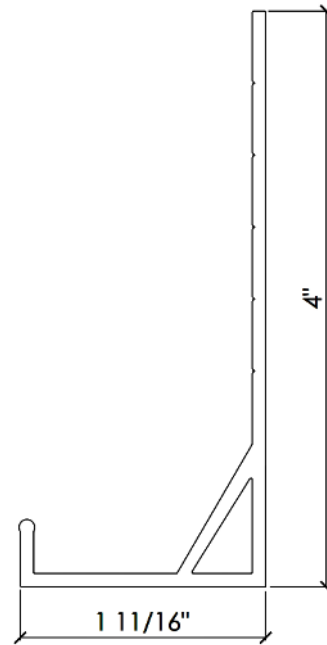

Length: 12'-0"

101B

Ext. Backplate Starter J Black

Length: 12'-0"

102

Ext. Backplate Intermediate T

Length: 12'-0"

102B