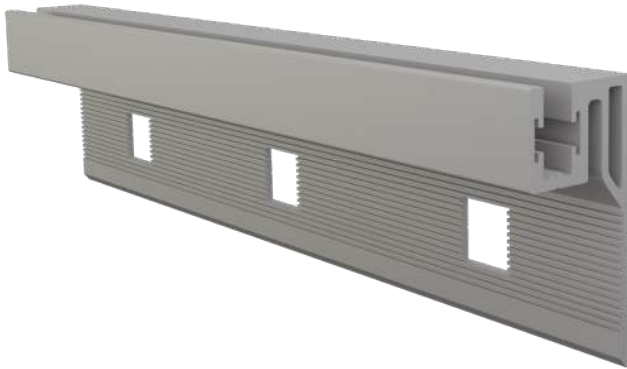

Length: 0'-4"

355

Undercut System Locking Plate

Length: 0'-3"

500

Dead load Panel Anchor

Length: 12'-0"

501

Dead load Substrate Anchor

Length: 12'-0"

501B

Dead load Substrate Anchor Black

Length: 12'-0"

502

Wind load Panel Anchor

Length: 12'-0"