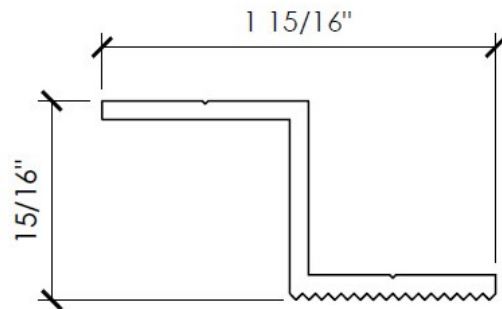

A101

1in Depth Vertical Mullion

Length: 12'-0"