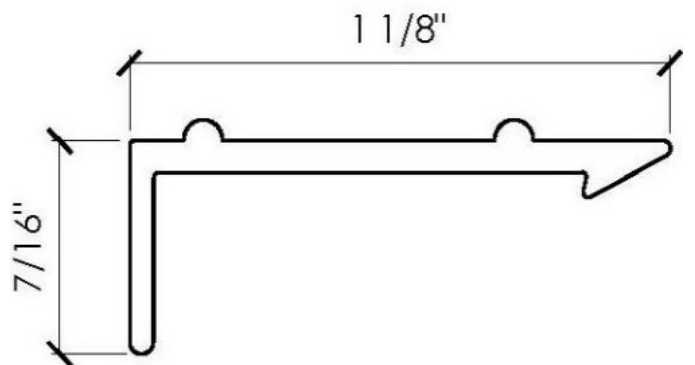

L300

Thin Panel $\frac{1}{4}$ in L Bracket

Length: 1'-0"