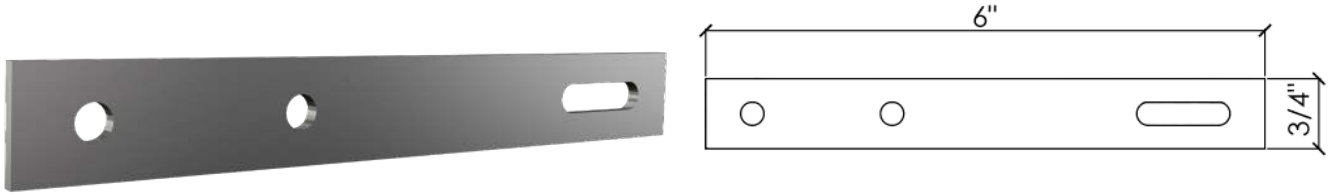

Thermal Isolating Back-Plate

Length: 0'-4 3/8"

C320

Cantilever Plate

Length: 3/4" x 6"

F001

Elco Dril Flex

Length: 12-14 x 7/8"