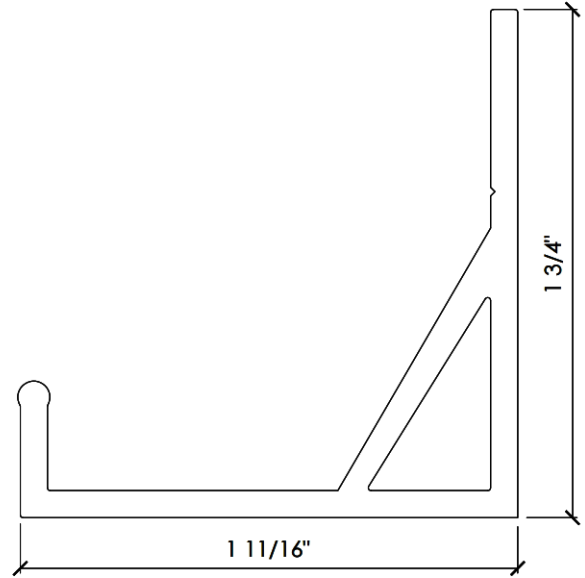

001

Starter J Course Anchor

Length: 12'-0"

001B

Starter J Course Anchor Black

Length: 12'-0"

002

Intermediate T Anchor