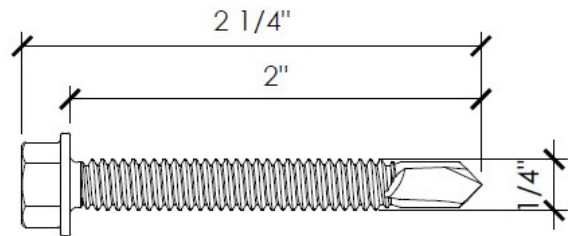

F204

Elco Dril Flex

Length: 1/4-20" x 2"