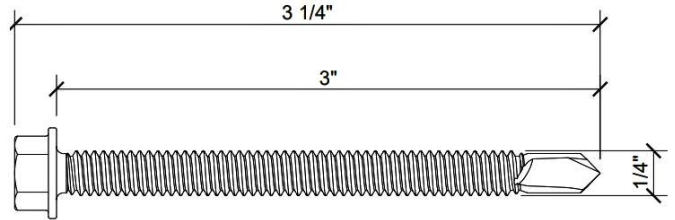

F206

Elco Dril Flex

Length: 1/4"-20" x 3 3/8"