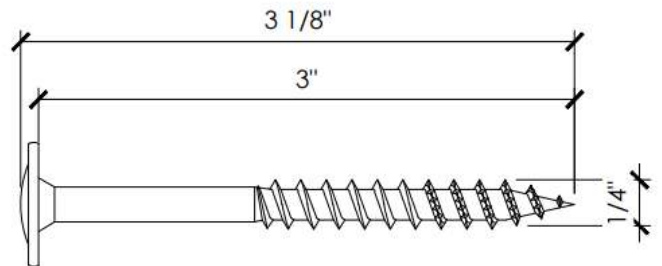

F507

T-Star Wood Screw

Length: 1/4" x 3"