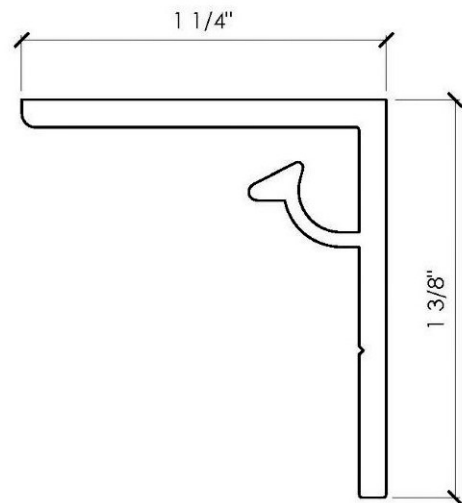

301

Thin Panel System Starter J

Length: 12'-0"

302

Thin Panel System Intermediate T

Length: 12'-0"

303

Thin Panel System Top J

Length: 12'-0"

305

Planx Saddle Clip

Length: 0'-1"

306

Planx Rebated Saddle Clip

Length: 0'-1"

322

Nut-Pitch Adjustment

Length: 5/16"

323

Bolt-Pitch Adjustment-Long Length: 5/16-18" x 1 1/2"

324

Bolt-Pitch Adjustment Ultra L/XL Length: 5/16-18 x 1 1/8"

350

Undercut System Fork