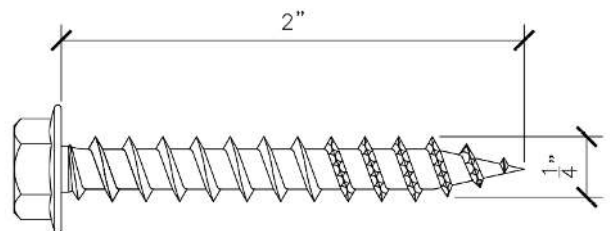

F504

Wood Stud Screw

Length: 1/4\" x 2\"