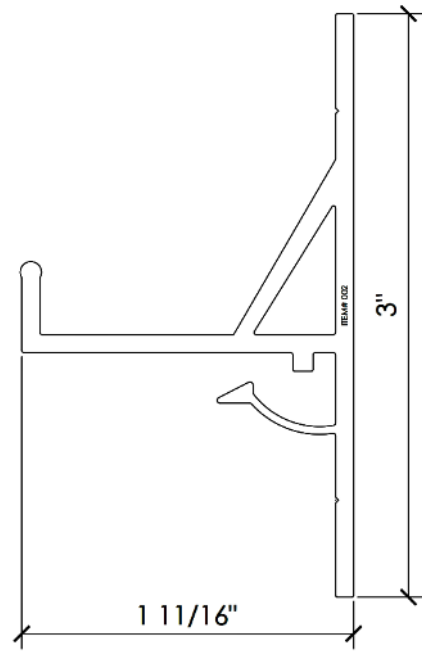

002B

Intermediate T Anchor Black

Length: 12'-0"