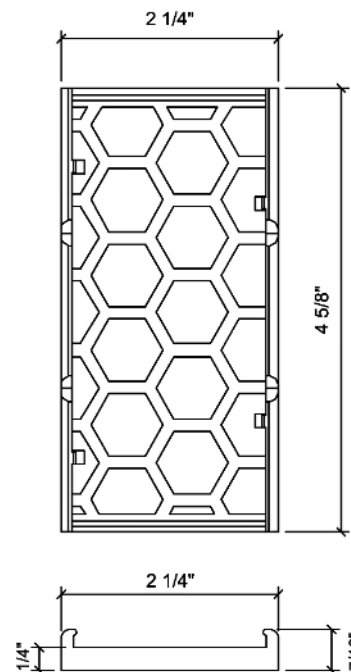

C311

Thermal Isolating Back-Plate

Length: 0'-4 3/8"