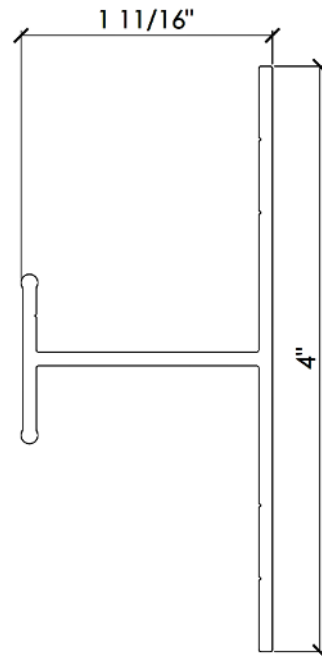

104

Soffit Standard T Anchor

Length: 12'-0"