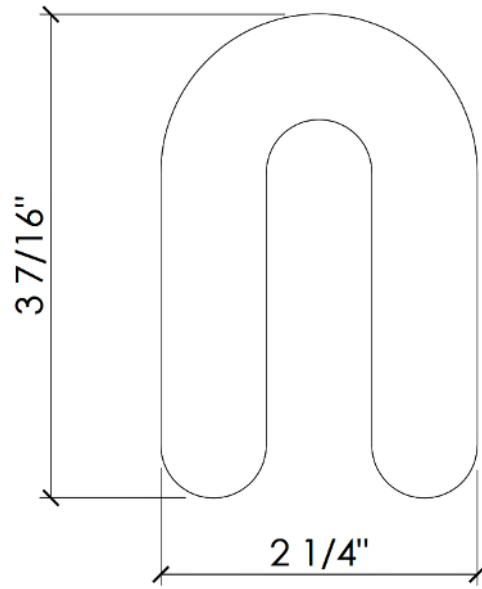

Length: 50'-0"

C003

Self Adhesive Foam Tape 1/2 in

Length: 25'-0"

C004

Self Adhesive Foam Tape 3/8 in

Length: 25'-0"

C100

Shim

Length: 1/16" x 3 1/2"

C101

Shim

Length: 1/8" x 3 1/2"

C102

Shim

Length: 1/4" x 3 1/2"