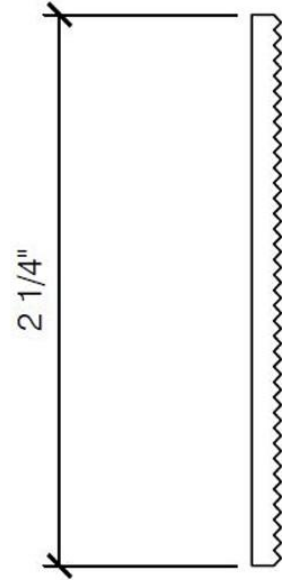

355

Undercut System Locking Plate

Length: 0'-3"