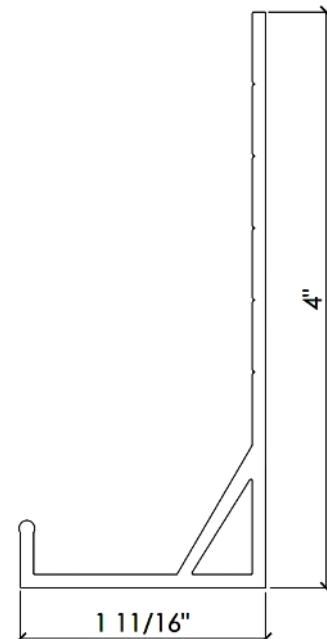

Length: 12'-0"

101B

Ext. Backplate Starter J Black

Length: 12'-0"

102

Ext. Backplate Intermediate T

Length: 12'-0"

102B