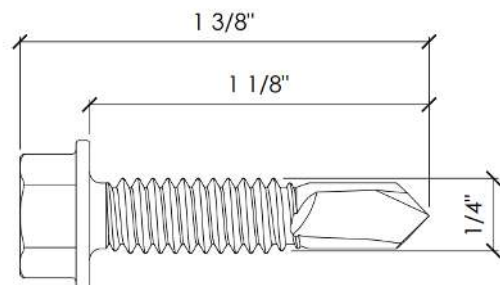

Length: 1/4" x 2 5/8"

FOR ICC CERTIFICATION

F201

Elco Dril Flex

Length: 1/4-20" x 1 1/8"

F203

Elco Dril FLex

Length: 1/4-20" x 1 1/2"