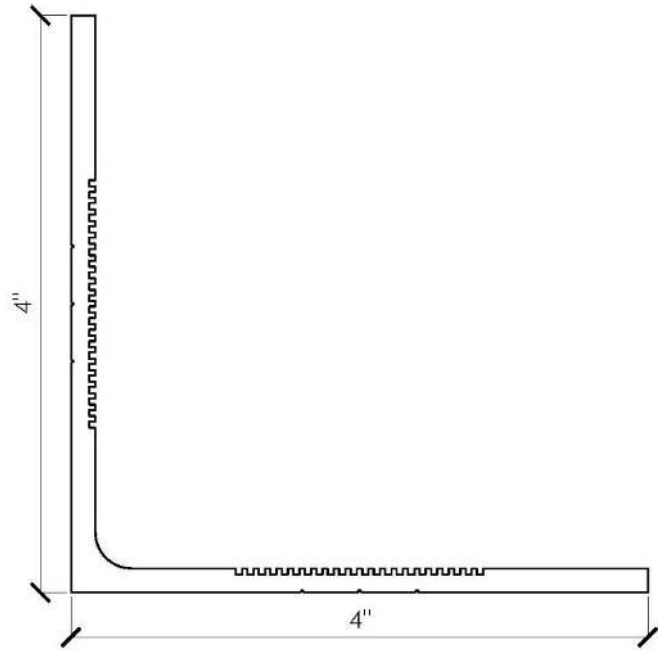

Length: 0'-3"

505B

Ultra Locking Plate 6mm

Length: 0'-3"

540

Corner Return Angle

Length: 0'-4"

550