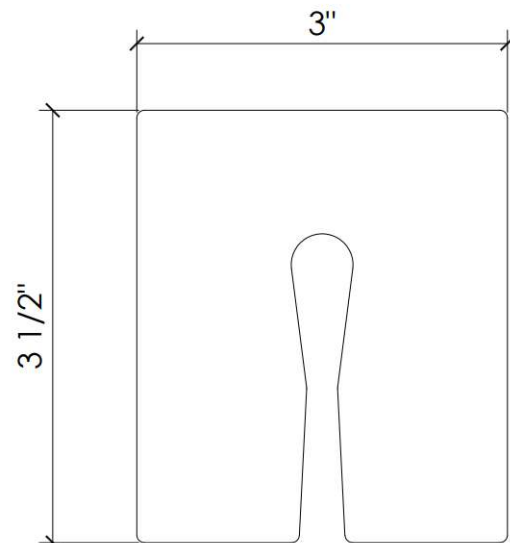

Shim

Length: 1/16" x 3 1/2"

C101

Shim

Length: 1/8" x 3 1/2"

C102

Shim

Length: 1/4" x 3 1/2"

C103

Shim

Length: 1/2" x 3 1/2"

C104

Shim

Length: 1/32" x 3 1/2"

C110

Shim Key Slot

Length: 1/16" x 3" x 3 1/2"

C111

Shim Key Slot

Length: 1/8" x 3" x 3 1/2"

C112

Shim Key Slot

Length: 1/4" x 3" x 3 1/2"

C200