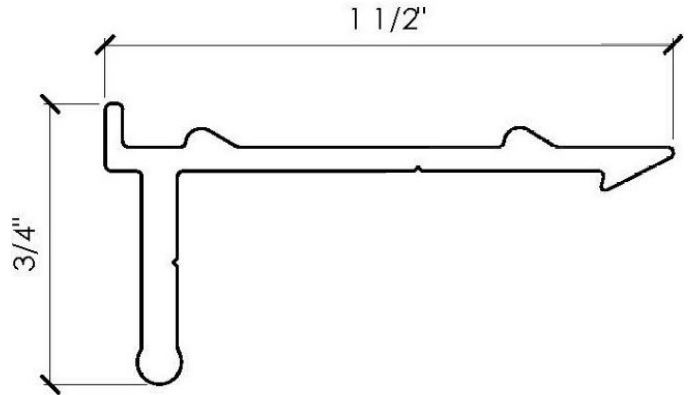

Length: 0'-6"

L003B

L Bracket $\frac{3}{8}$ in .5 Black

Length: 12'-0"

L004

Standard L Bracket $\frac{1}{2}$ in Joint

Length: 0'-6"

L103B

Open L Bracket $\frac{3}{8}$ in .5 Black

Length: 12'-0"

L107

L Bracket Open Joint $\frac{3}{4}$ in

Length: 12'-0"

L201

Interior L Bracket $\frac{1}{4}$ in Joint

Length: 0'-6"