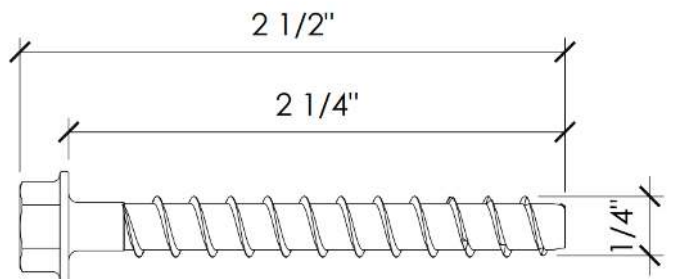

F104

Elco Aggre-gator

Length: 1/4" x 2 1/4"