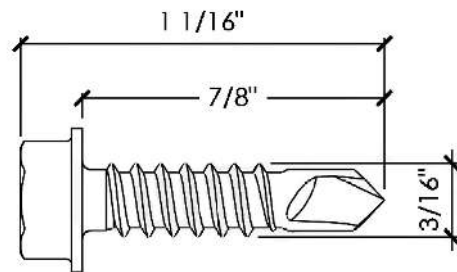

Thermal Isolating Back-Plate

Length: 0'-4 3/8"

C320

Cantilever Plate

Length: 3/4" x 6"

F001

Elco Dril Flex

Length: 12-14 x 7/8"