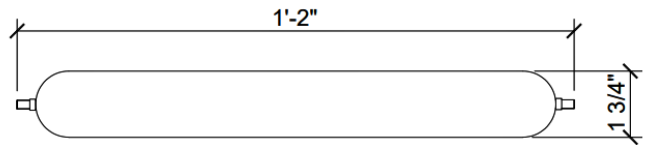

S400

GridLoc Glue