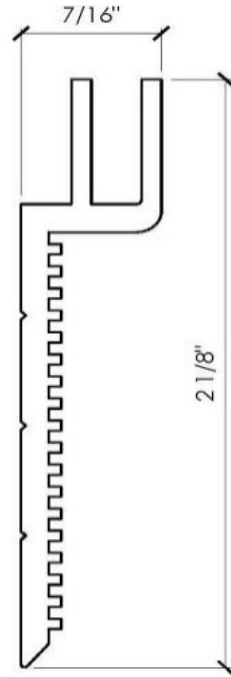

Top Course J Anchor Black

Length: 12'-0"

004

Standard T Anchor

Length: 12'-0"

004B

Standard T Anchor Black

Length: 12'-0"

Length: 12'-0"

A216

3 in Adj Vertical Mullion

Length: 12'-0"

A217

3½ in Adj Vertical Mullion

Length: 12'-0"

A218

4 in Adj Vertical Mullion

Length: 12'-0"

A220

5 in Adj Vertical Mullion

Length: 12'-0"

B110

Intermediate Support Fork Anch

Length: 12'-0"

B200

Closure Bar

Length: 12'-0"

C001

Self Adhesive Foam Tape 1/8 in

Length: 100'-0"

C002

Self Adhesive Foam Tape 1/4 in