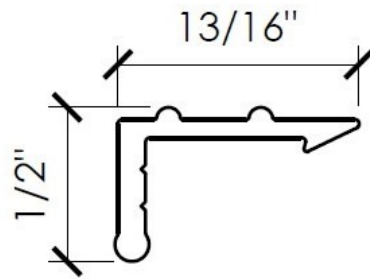

L202

Interior L Bracket $\frac{3}{8}$ in Joint

Length: 0'-6"

L211

Slim L Bracket $\frac{1}{4}$ in Joint

Length: 0'-6"

L300

Thin Panel $\frac{1}{4}$ in L Bracket