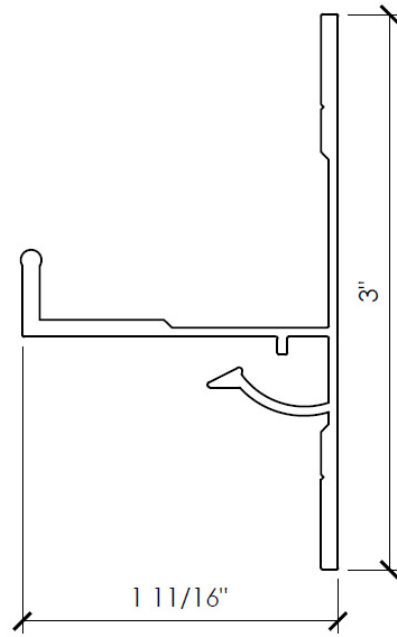

052B

Moderate Intermediate T Black

Length: 12'-0"