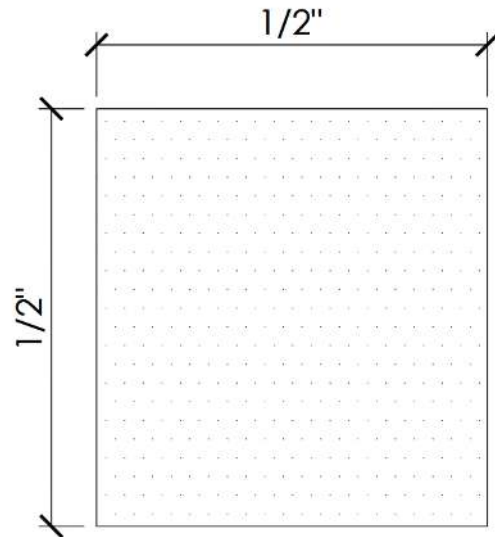

C003

Self Adhesive Foam Tape 1/2 in

Length: 25'-0"