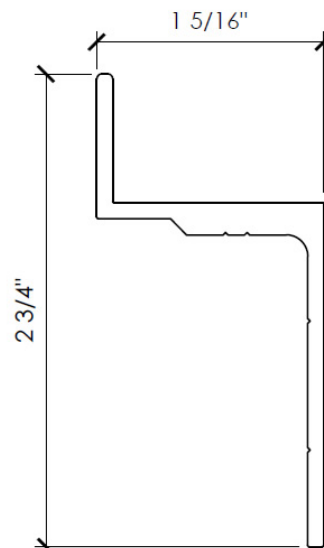

501

Dead load Substrate Anchor

Length: 12'-0"