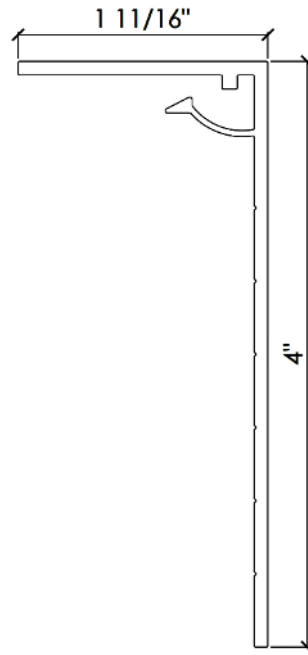

Ext. Backplate Intermediate T Black

Length: 12'-0"

103

Ext. Backplate Top J

Length: 12'-0"

103B

Ext. Backplate Top J Black

Length: 12'-0"