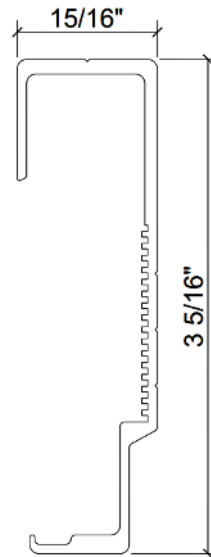

565B

Kerf Locking Plate/6mm hole

Length: 0'-3"

570

Ultra XL Dead Load Support Anchor

Length: 0'-4"

571

Ultra XL Wind Load Panel Anchor

Length: 0'-4"

571A

Ultra XL Wall Anchor

Length: 12'-0"

575A

Ultra 3.0 Locking Plate

Length: 0'-3"

580

ULTRA L Dead Load Panel Anchor

Length: 0'-4³/₈"

581

ULTRA L Wind Load Panel Anchor

Length: 0'-4"

581A

ULTRA L Wall Panel Anchor

Length: 12'-0"

Length: 0'-4 $\frac{3}{8}$ "

A203

3 in Adjustable Discrete Wall Bracket

Length: 0'-4³/₈"

A204

4 in Adjustable Discrete Wall Bracket

Length: 0'-4³/₈"

A205