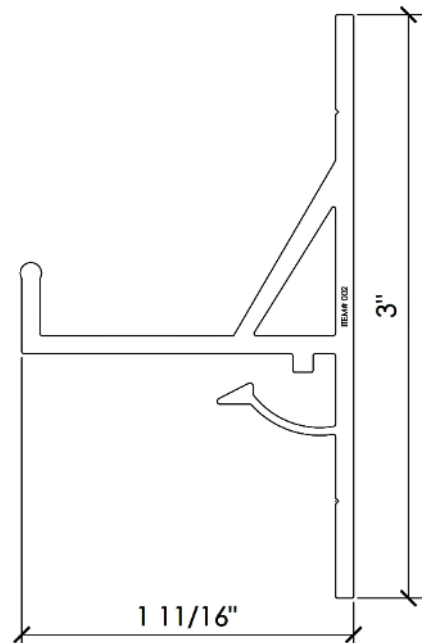

002

Intermediate T Anchor

Length: 12'-0"