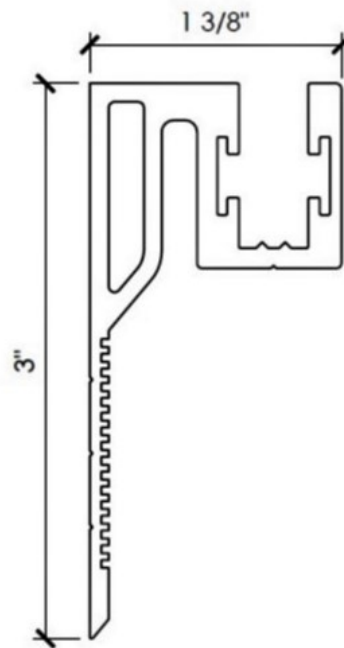

Nut-Pitch Adjustment

Length: 5/16"

323

Bolt-Pitch Adjustment-Long Length: 5/16-18" x 1 1/2"

324

Bolt-Pitch Adjustment Ultra L/XL Length: 5/16-18 x 1 1/8"

350

Undercut System Fork

Length: 0'-4"

355

Undercut System Locking Plate

Length: 0'-3"

500

Dead load Panel Anchor

Length: 12'-0"

501