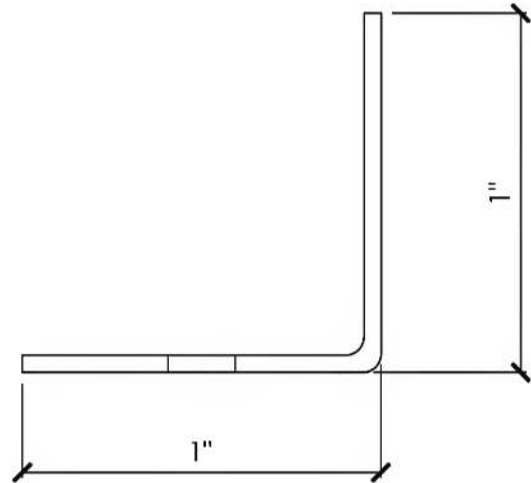

585

Dead Load Anchor Stop Clip

Length: $\frac{3}{4}$ "