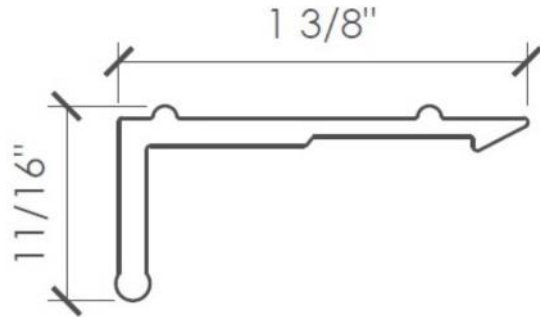

L003B

L Bracket $\frac{3}{8}$ in .5 Black

Length: 12'-0"