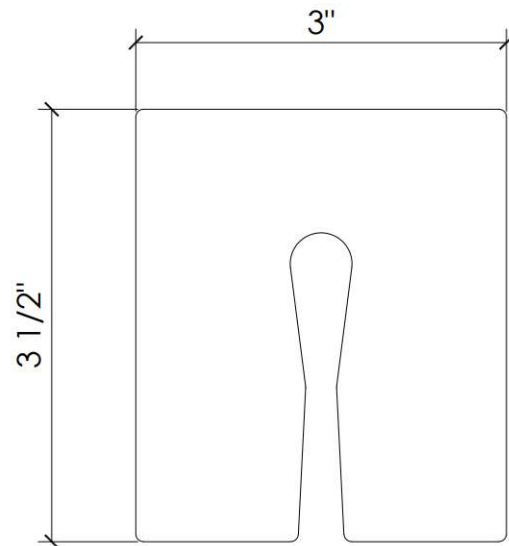

Length: 1/16" x 3" x 3 1/2"

C111

Shim Key Slot

Length: 1/8" x 3" x 3 1/2"

C112

Shim Key Slot

Length: 1/4" x 3" x 3 1/2"

C200