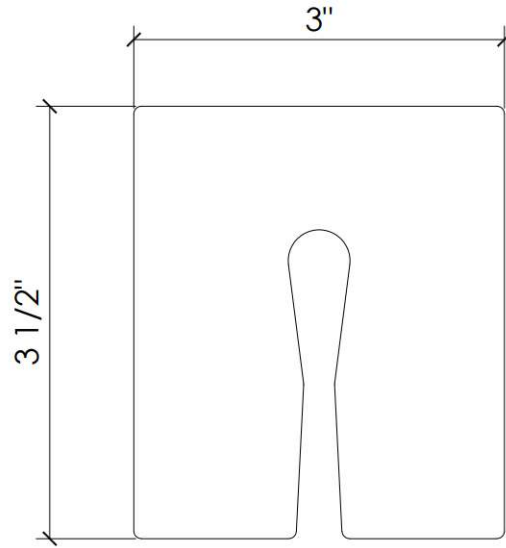

Shim

Length: 1/16" x 3 1/2"

C101

Shim

Length: 1/8" x 3 1/2"

C102

Shim

Length: 1/4" x 3 1/2"

C103

Shim

Length: 1/2" x 3 1/2"

C104

Shim

Length: 1/32" x 3 1/2"

C110

Shim Key Slot

Length: 1/16" x 3" x 3 1/2"

C111

Shim Key Slot

Length: 1/8" x 3" x 3 1/2"

C112

Shim Key Slot

Length: 1/4" x 3" x 3 1/2"

C200