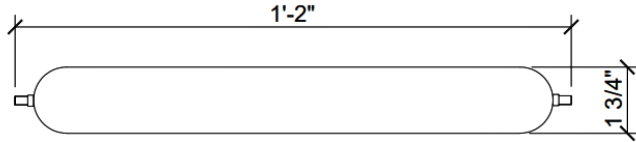

S200

Silicon 20 oz TBD