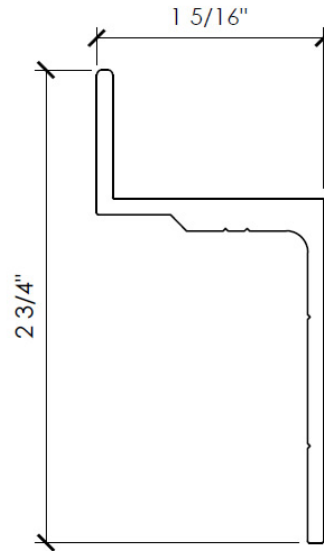

Dead load Substrate Anchor

Length: 12'-0"

501B

Dead load Substrate Anchor Black

Length: 12'-0"

502

Wind load Panel Anchor

Length: 12'-0"