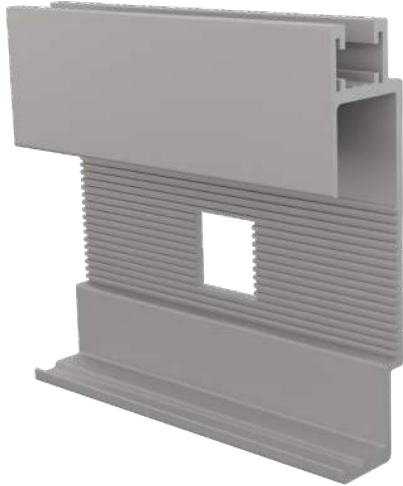

Length: 0'-4"

571A

Ultra XL Wall Anchor

Length: 12'-0"

575A

Ultra 3.0 Locking Plate

Length: 0'-3"

580

ULTRA L Dead Load Panel Anchor

Length: 0'-4³/₈"

581

ULTRA L Wind Load Panel Anchor

Length: 0'-4"

581A

ULTRA L Wall Panel Anchor

Length: 12'-0"