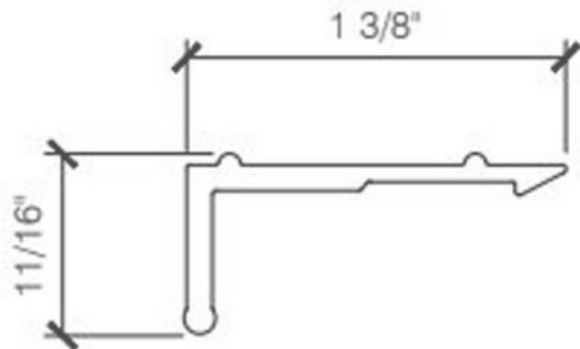

L002

Standard L Bracket 3/8 in .4

Length: 0'-6"