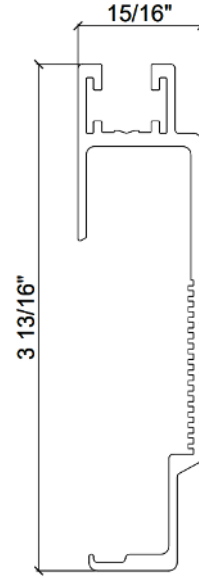

565B

Kerf Locking Plate/6mm hole

Length: 0'-3"

570

Ultra XL Dead Load Support Anchor

Length: 0'-4"

571

Ultra XL Wind Load Panel Anchor

Length: 0'-4"

571A

Ultra XL Wall Anchor

Length: 12'-0"

575A

Ultra 3.0 Locking Plate

Length: 0'-3"

580

ULTRA L Dead Load Panel Anchor

Length: 0'-4³/₈"

581

ULTRA L Wind Load Panel Anchor

Length: 0'-4"

581A

ULTRA L Wall Panel Anchor

Length: 12'-0"