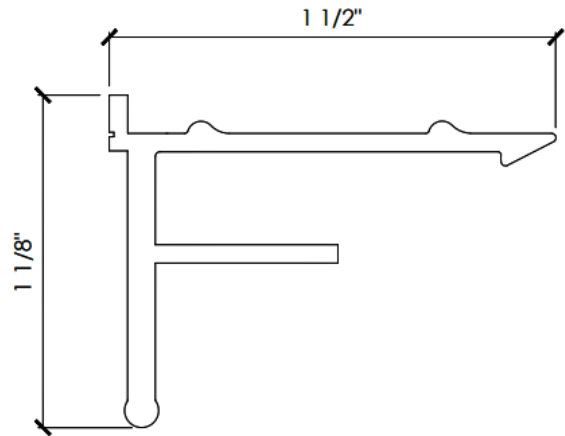

Open L Bracket $\frac{3}{8}$ in .5 Black

Length: 12'-0"

L107

L Bracket Open Joint $\frac{3}{4}$ in

Length: 12'-0"

L201

Interior L Bracket $\frac{1}{4}$ in Joint

Length: 0'-6"