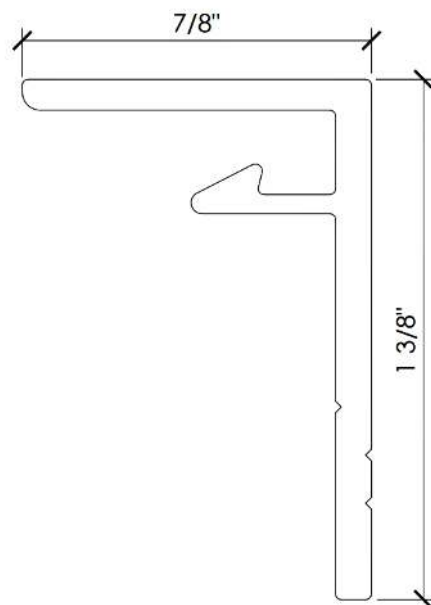

Length: 12'-0"

202

Interior Intermediate T Anchor

Length: 12'-0"

203

Interior Top J Anchor

Length: 12'-0"

211

Slim Ext. Starter J Anchor

Length: 12'-0"

212

Slim Ext. Intermediate T Anchor

Length: 12'-0"

213

Slim Ext. Top J Anchor

Length: 12'-0"

Nut-Pitch Adjustment

Length: 5/16"

323

Bolt-Pitch Adjustment-Long Length: 5/16-18" x 1 1/2"

324

Bolt-Pitch Adjustment Ultra L/XL Length: 5/16-18 x 1 1/8"

350

Undercut System Fork