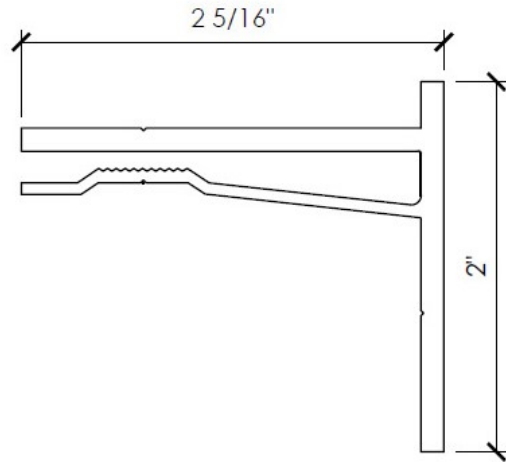

Length: 0'-4"

571A

Ultra XL Wall Anchor

Length: 12'-0"

575A

Ultra 3.0 Locking Plate

Length: 0'-3"

580

ULTRA L Dead Load Panel Anchor

Length: 0'-4³/₈"

581

ULTRA L Wind Load Panel Anchor

Length: 0'-4"

581A

ULTRA L Wall Panel Anchor

Length: 12'-0"

585

Dead Load Anchor Stop Clip

Length: $\frac{3}{4}$ "

A101

1in Depth Vertical Mullion

Length: 12'-0"

A202

2 in Adjustable Discrete Wall Bracket

Length: 0'-4 $\frac{3}{8}$ "

A203

3 in Adjustable Discrete Wall Bracket

Length: 0'-4³/₈"

A204

4 in Adjustable Discrete Wall Bracket

Length: 0'-4³/₈"

A205