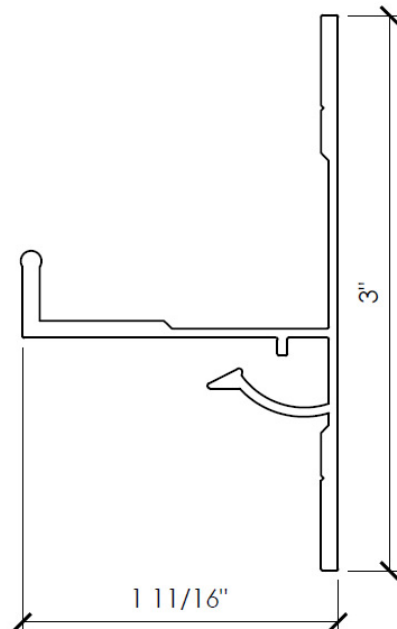

052

Moderate Intermediate T

Length: 12'-0"