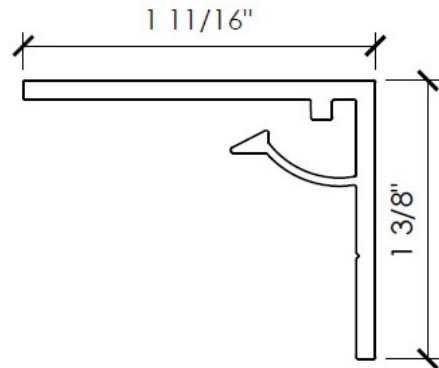

Length: 12'-0"

002B

Intermediate T Anchor Black

Length: 12'-0"

003

Top Course J Anchor

Length: 12'-0"

003B