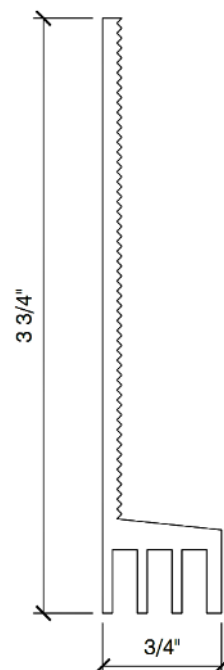

Nut-Pitch Adjustment

Length: 5/16"

323

Bolt-Pitch Adjustment-Long Length: 5/16-18" x 1 1/2"

324

Bolt-Pitch Adjustment Ultra L/XL Length: 5/16-18 x 1 1/8"

350

Undercut System Fork

Length: 0'-4"

355

Undercut System Locking Plate

Length: 0'-3"

500

Dead load Panel Anchor

Length: 12'-0"

501