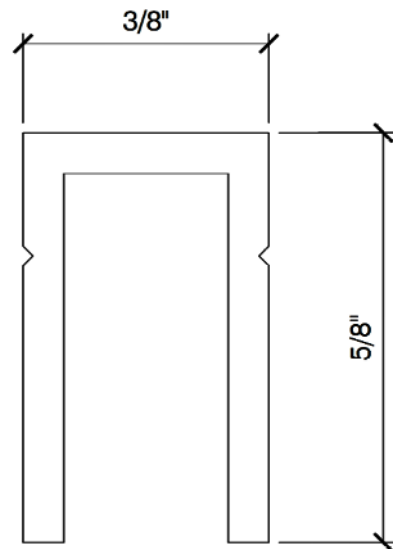

B200

Closure Bar

Length: 12'-0"