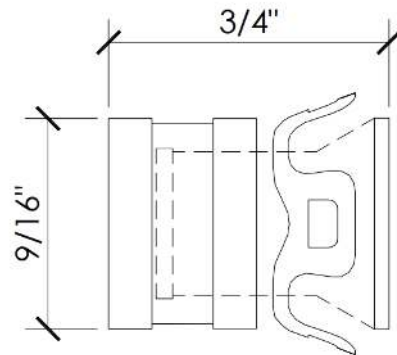

F315

Fischer Undercut Anchor 15mm M8i