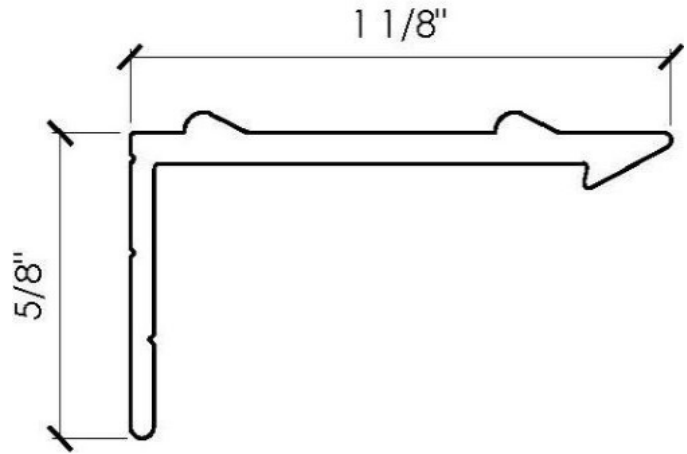

L302

Thin Panel 3/8 in L Bracket

Length: 1'-0"