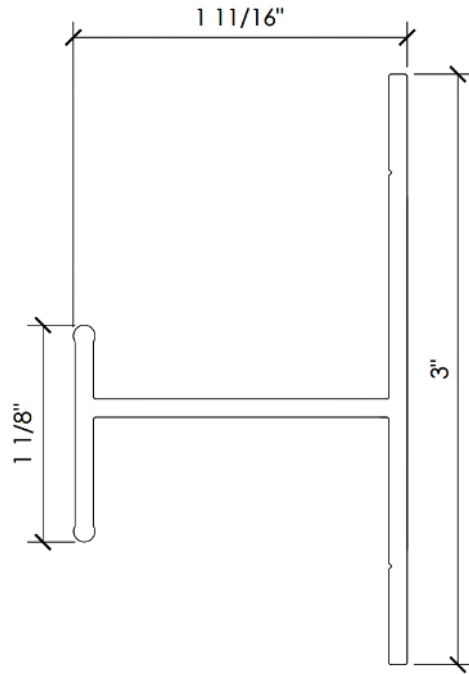

Top Course J Anchor Black

Length: 12'-0"

004

Standard T Anchor

Length: 12'-0"

004B

Standard T Anchor Black

Length: 12'-0"