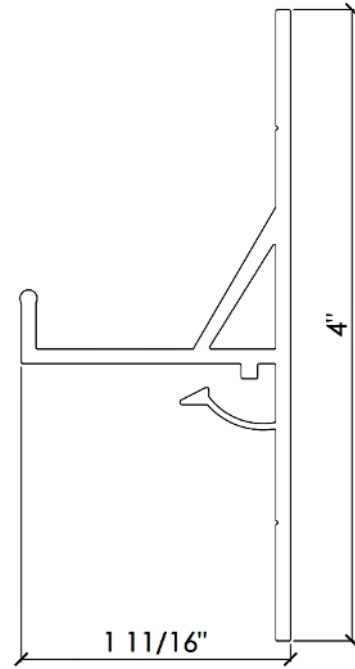

Length: 12'-0"

101B

Ext. Backplate Starter J Black

Length: 12'-0"

102

Ext. Backplate Intermediate T

Length: 12'-0"

102B