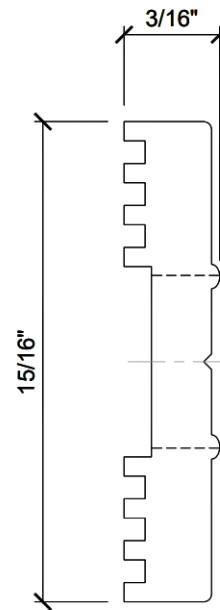

503

Wind Load Substrate Anchor

Length: 12'-0"

503B

Wind Load Substrate Anchor Black

Length: 12'-0"

505A

Ultra Locking Plate 8mm

Length: 0'-3"

505B

Ultra Locking Plate 6mm

Length: 0'-3"

540

Corner Return Angle

Length: 0'-4"

550