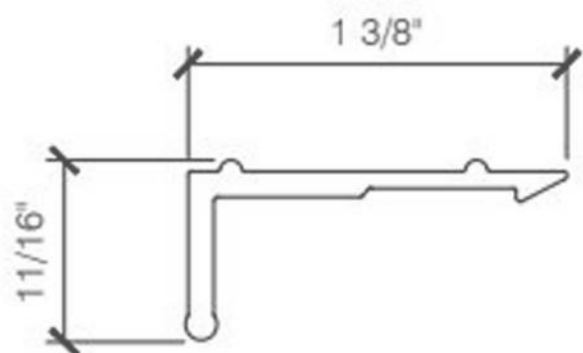

L002

Standard L Bracket 3/8 in .4

Length: 0'-6"

L002B

L Bracket 3/8 in .4 Black

Length: 12'-0"

L003

Standard L Bracket $\frac{3}{8}$ in .5