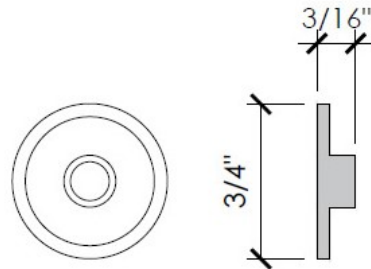

Length: 1/16" x 3" x 3 1/2"

C111

Shim Key Slot

Length: 1/8" x 3" x 3 1/2"

C112

Shim Key Slot

Length: 1/4" x 3" x 3 1/2"

C200

3/8 in Open Cell Backer Rod

Length: 750'-0"

C201

5/8 in Open Cell Backer Rod

Length: 500'-0"

C300

Thermal Isolating Washer

C311