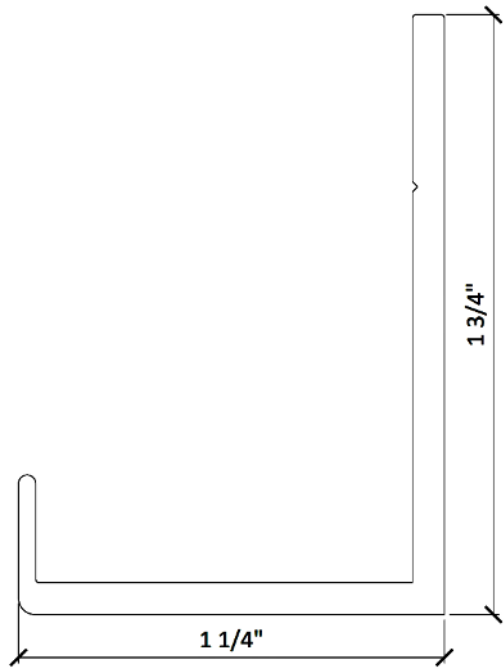

301

Thin Panel System Starter J

Length: 12'-0"