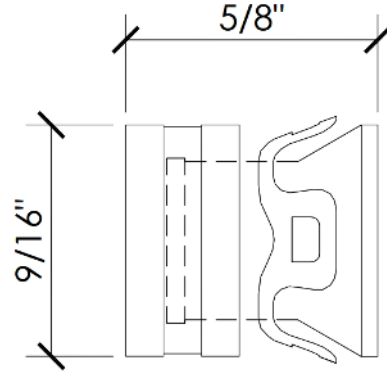

F312

Fischer Undercut Anchor 12mm M8i