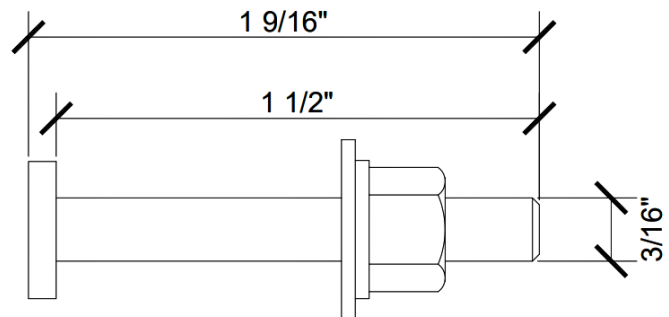

F300

T-31 Anchor

Length: 3/16" x 1 1/2"