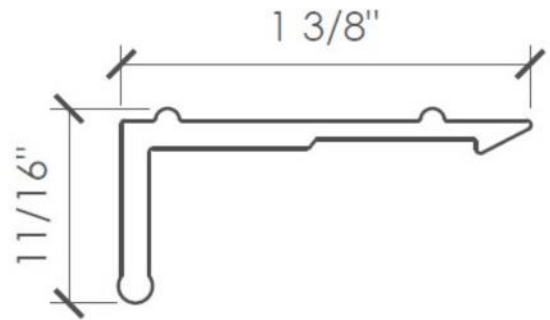

L003

Standard L Bracket $\frac{3}{8}$ in .5

Length: 0'-6"