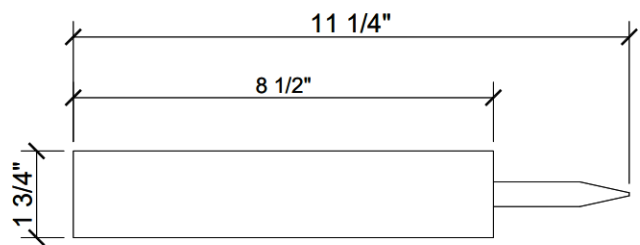

Length: 1'-0"

L302

Thin Panel 3/8 in L Bracket

Length: 1'-0"

L502

Corner L Bracket Black 3/8 in

S100

Silicon 10 oz