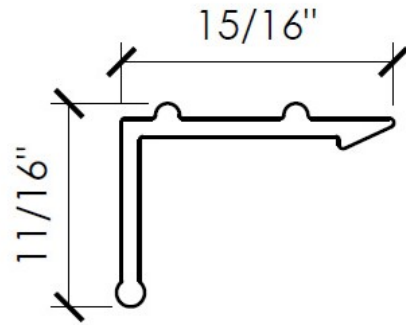

L202

Interior L Bracket $\frac{3}{8}$ in Joint

Length: 0'-6"