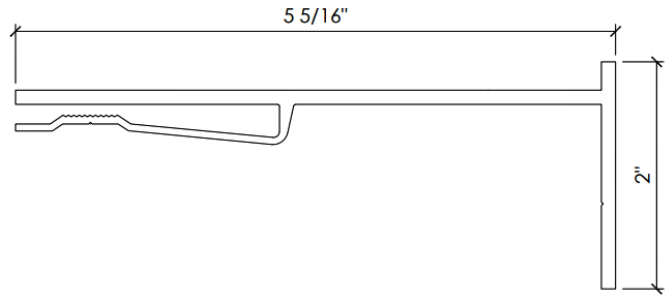

5 in Adjustable Discrete Wall Bracket

Length: 0'-4³/₈"

A206

6 in Adjustable Discrete Wall Bracket

Length: 0'-4³/₈"

A211

1½ in Adj Vertical Mullion

Length: 12'-0"

A212

2 in Adj Vertical Mullion

Length: 12'-0"

A214

2 1/4 in Adj Vertical Mullion

Length: 12'-0"

A215

2 3/4 in Adj Vertical Mullion