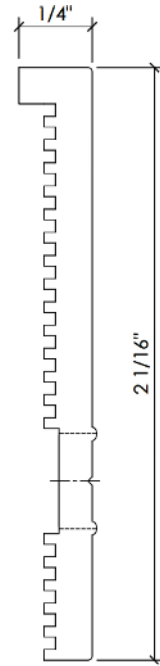

Length: 0'-3"

505B

Ultra Locking Plate 6mm

Length: 0'-3"

540

Corner Return Angle

Length: 0'-4"

550

Rotational Undercut Anchor

Length: 0'-4"

560

Mechanical Kerf Anchor

Length: 0'-4"

565A

Kerf Locking Plate/8mm hole

Length: 0'-3"

565B

Kerf Locking Plate/6mm hole

Length: 0'-3"

570

Ultra XL Dead Load Support Anchor

Length: 0'-4"

571

Ultra XL Wind Load Panel Anchor

Length: 0'-4"

571A

Ultra XL Wall Anchor

Length: 12'-0"

575A

Ultra 3.0 Locking Plate

Length: 0'-3"

580