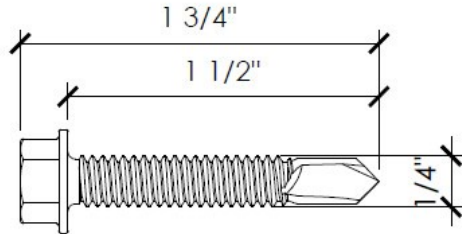

Length: 1/4" x 2 5/8"

FOR ICC CERTIFICATION

F201

Elco Dril Flex

Length: 1/4-20" x 1 1/8"

F203

Elco Dril FLex

Length: 1/4-20" x 1 1/2"