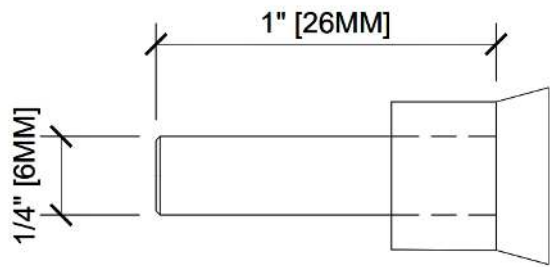

F303

Fischer Undercut Anchor 20mm