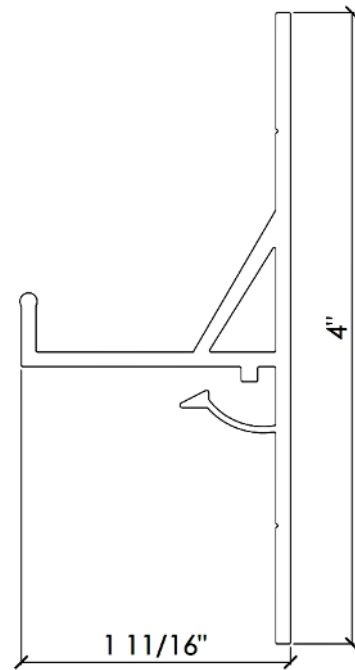

102B

Ext. Backplate Intermediate T Black

Length: 12'-0"