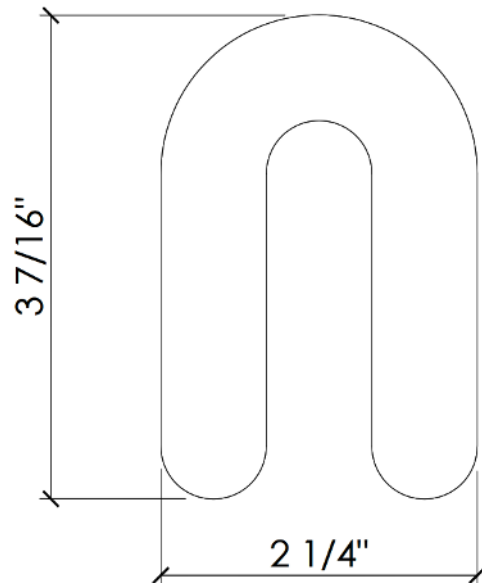

Shim

Length: 1/16" x 3 1/2"

C101

Shim

Length: 1/8" x 3 1/2"

C102

Shim

Length: 1/4" x 3 1/2"