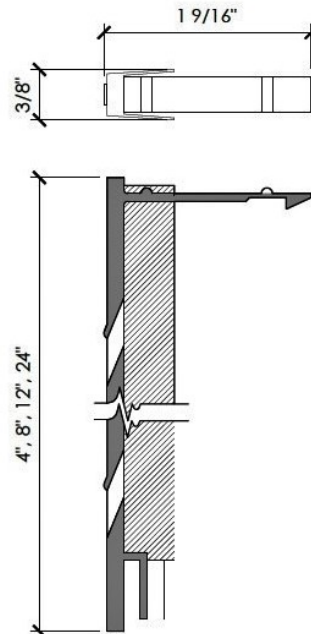

S200

Silicon 20 oz TBD

S400

GridLoc Glue

V001-V004

Vertical WB Black

Length: 4" - 12"

V001A-V004A