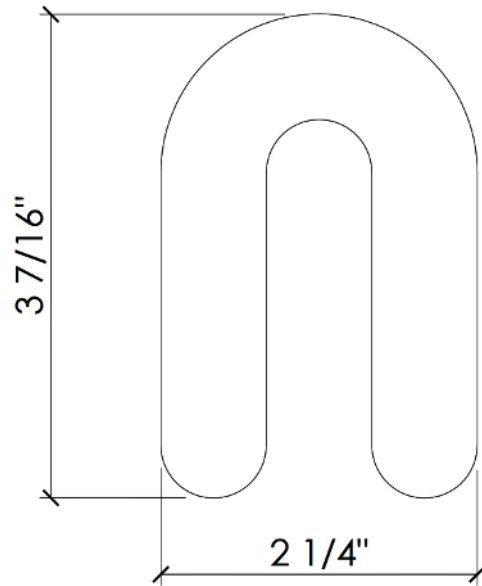

Shim

Length: 1/16" x 3 1/2"

C101

Shim

Length: 1/8" x 3 1/2"

C102

Shim

Length: 1/4" x 3 1/2"