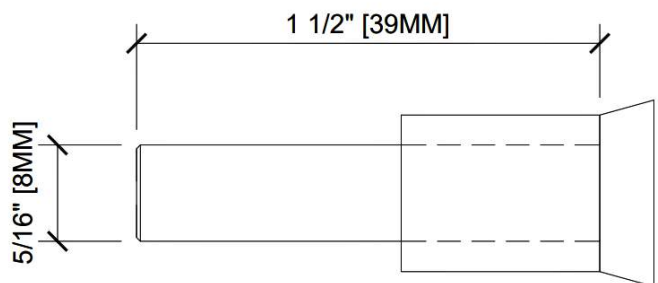

F307

Fischer Undercut Anchor 30mm