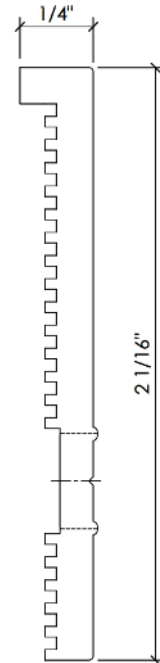

Length: 0'-3"

505B

Ultra Locking Plate 6mm

Length: 0'-3"

540

Corner Return Angle

Length: 0'-4"

550

Rotational Undercut Anchor

Length: 0'-4"

560

Mechanical Kerf Anchor

Length: 0'-4"

565A

Kerf Locking Plate/8mm hole

Length: 0'-3"

565B

Kerf Locking Plate/6mm hole

Length: 0'-3"

570

Ultra XL Dead Load Support Anchor

Length: 0'-4"

571

Ultra XL Wind Load Panel Anchor

Length: 0'-4"

571A

Ultra XL Wall Anchor

Length: 12'-0"

575A

Ultra 3.0 Locking Plate

Length: 0'-3"

580