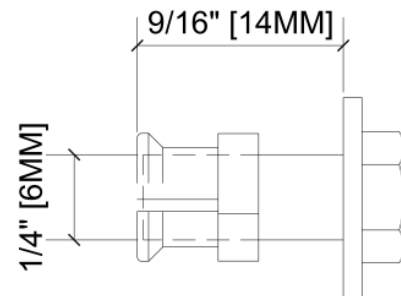

F352

KEIL 12mm Undercut Anchor Bolt

Length: 14mm