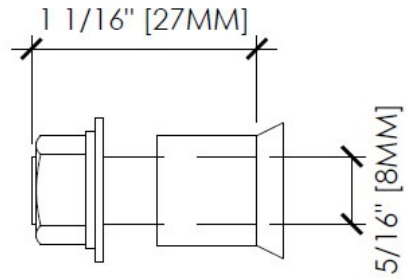

F305

Fischer Undercut Anchor 20mm