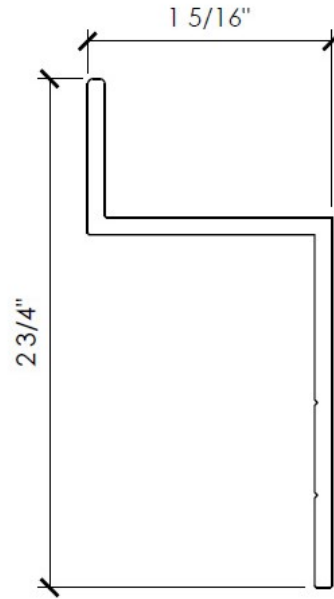

503

Wind Load Substrate Anchor

Length: 12'-0"

503B

Wind Load Substrate Anchor Black

Length: 12'-0"

505A

Ultra Locking Plate 8mm