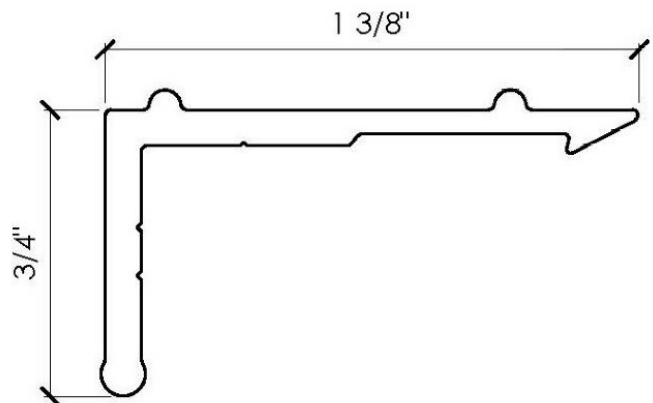

Length: 0'-6"

L003B

L Bracket $\frac{3}{8}$ in .5 Black

Length: 12'-0"

L004

Standard L Bracket $\frac{1}{2}$ in Joint

Length: 0'-6"

L103B