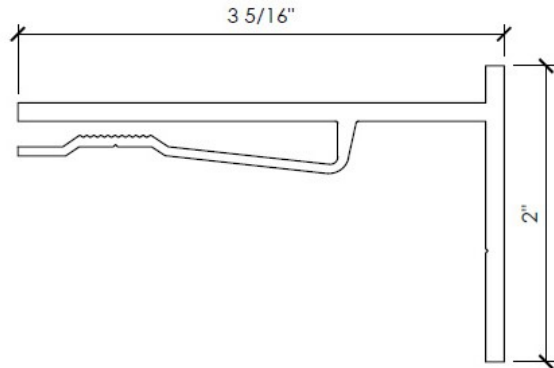

Length: 0'-4 $\frac{3}{8}$ "

A203

3 in Adjustable Discrete Wall Bracket

Length: 0'-4³/₈"

A204

4 in Adjustable Discrete Wall Bracket

Length: 0'-4³/₈"

A205

5 in Adjustable Discrete Wall Bracket

Length: 0'-4³/₈"

A206

6 in Adjustable Discrete Wall Bracket

Length: 0'-4³/₈"

A211

1½ in Adj Vertical Mullion

Length: 12'-0"