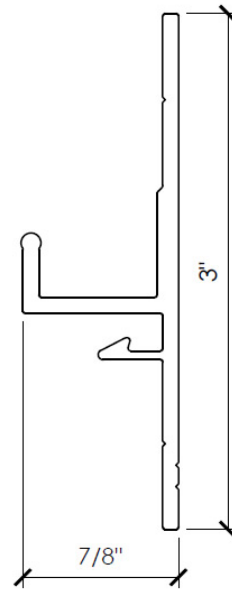

Slim Ext. Starter J Anchor

Length: 12'-0"

212

Slim Ext. Intermediate T Anchor

Length: 12'-0"

213

Slim Ext. Top J Anchor

Length: 12'-0"

301

Thin Panel System Starter J

Length: 12'-0"

302

Thin Panel System Intermediate T

Length: 12'-0"

303

Thin Panel System Top J