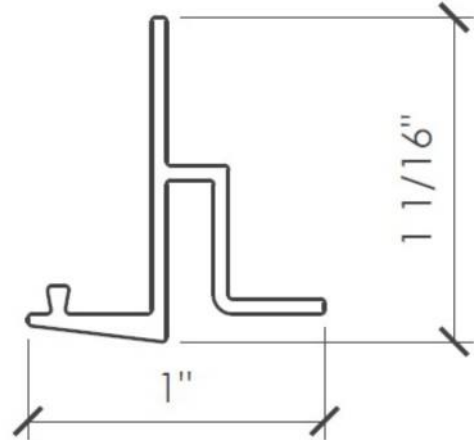

Slim Ext. Starter J Anchor

Length: 12'-0"

212

Slim Ext. Intermediate T Anchor

Length: 12'-0"

213

Slim Ext. Top J Anchor

Length: 12'-0"

301

Thin Panel System Starter J

Length: 12'-0"

302

Thin Panel System Intermediate T

Length: 12'-0"

303

Thin Panel System Top J

Length: 12'-0"

305

Planx Saddle Clip

Length: 0'-1"

306

Planx Rebated Saddle Clip

Length: 0'-1"

322

Nut-Pitch Adjustment

Length: 5/16"

323

Bolt-Pitch Adjustment-Long Length: 5/16-18" x 1 1/2"

324

Bolt-Pitch Adjustment Ultra L/XL Length: 5/16-18 x 1 1/8"

350

Undercut System Fork