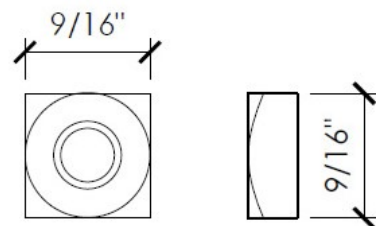

Length: 12'-0"

305

Planx Saddle Clip

Length: 0'-1"

306

Planx Rebated Saddle Clip

Length: 0'-1"

322

Nut-Pitch Adjustment

Length: 5/16"

323

Bolt-Pitch Adjustment-Long Length: 5/16-18" x 1 1/2"

324

Bolt-Pitch Adjustment Ultra L/XL Length: 5/16-18 x 1 1/8"

350

Undercut System Fork