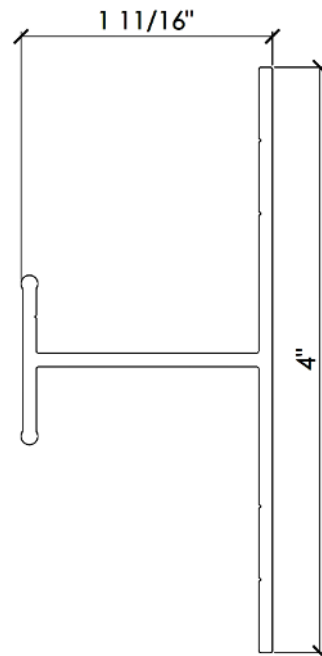

104

Soffit Standard T Anchor

Length: 12'-0"

104B

Soffit Standard T Anchor Black

Length: 12'-0"

201

Interior Starter J Anchor