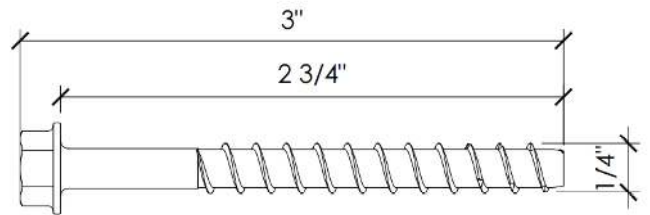

F104

Elco Aggre-gator

Length: 1/4" x 2 1/4"

F114

KwikCon II SS Fastener

Length: 1/4" x 2 1/4"

F116

Hilti Kwik Hus EZ