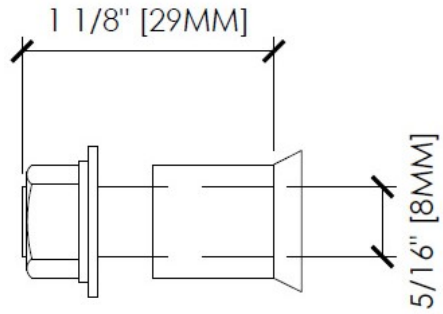

F302

Fischer Undercut Anchor 30mm