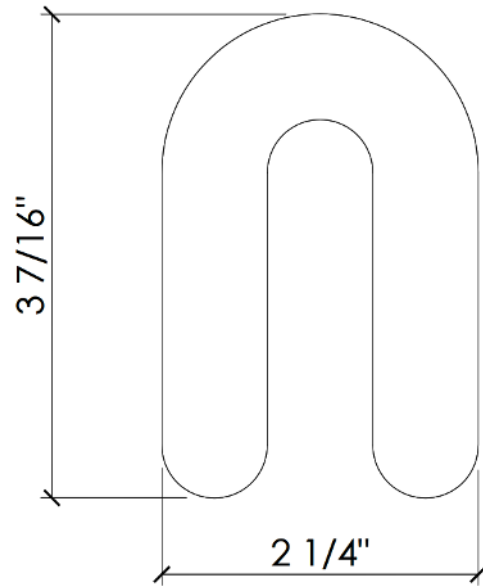

C103

Shim

Length: 1/2" x 3 1/2"