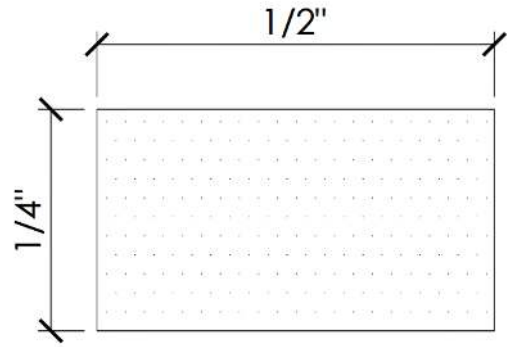

C002

Self Adhesive Foam Tape 1/4 in

Length: 50'-0"