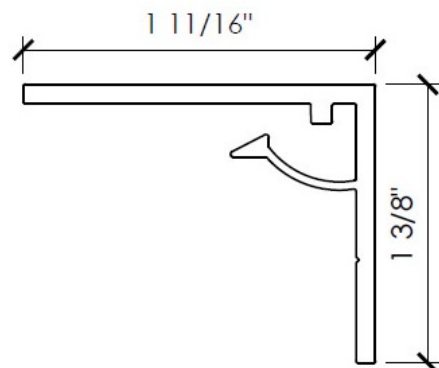

003B

Top Course J Anchor Black

Length: 12'-0"