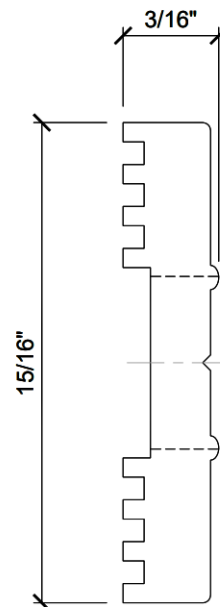

503

Wind Load Substrate Anchor

Length: 12'-0"

503B

Wind Load Substrate Anchor Black

Length: 12'-0"

505A

Ultra Locking Plate 8mm

Length: 0'-3"

505B

Ultra Locking Plate 6mm

Length: 0'-3"

540

Corner Return Angle

Length: 0'-4"

550