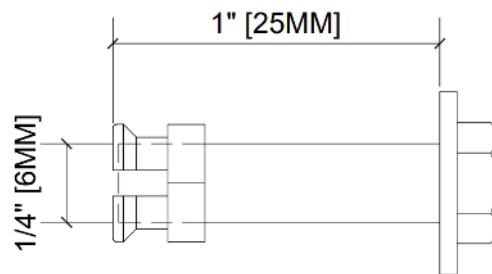

F350

KEIL 7mm Undercut Anchor Bolt

Length: 25mm