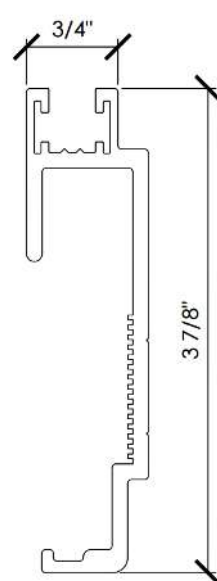

Length: 0'-3"

505B

Ultra Locking Plate 6mm

Length: 0'-3"

540

Corner Return Angle

Length: 0'-4"

550

565B

Kerf Locking Plate/6mm hole

Length: 0'-3"

570

Ultra XL Dead Load Support Anchor

Length: 0'-4"

571

Ultra XL Wind Load Panel Anchor

Length: 0'-4"

571A

Ultra XL Wall Anchor

Length: 12'-0"

575A

Ultra 3.0 Locking Plate

Length: 0'-3"

580