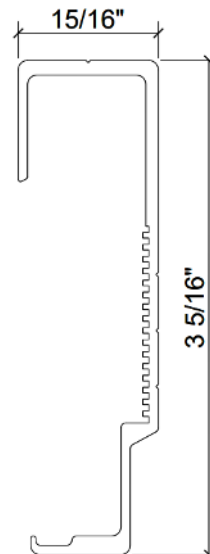

Length: 0'-4"

571A

Ultra XL Wall Anchor

Length: 12'-0"

575A

Ultra 3.0 Locking Plate

Length: 0'-3"

580

ULTRA L Dead Load Panel Anchor

Length: 0'-4³/₈"

581

ULTRA L Wind Load Panel Anchor

Length: 0'-4"

581A

ULTRA L Wall Panel Anchor

Length: 12'-0"

585

Dead Load Anchor Stop Clip

Length: $\frac{3}{4}$ "

A101

1in Depth Vertical Mullion

Length: 12'-0"

A202

2 in Adjustable Discrete Wall Bracket

Length: 0'-4 $\frac{3}{8}$ "

A203

3 in Adjustable Discrete Wall Bracket

Length: 0'-4³/₈"

A204

4 in Adjustable Discrete Wall Bracket

Length: 0'-4³/₈"

A205