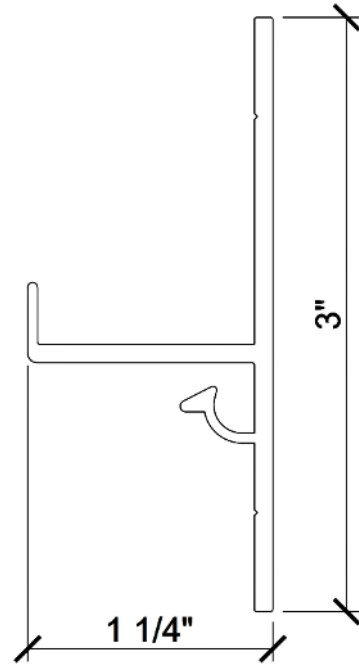

301

Thin Panel System Starter J

Length: 12'-0"

302

Thin Panel System Intermediate T

Length: 12'-0"

303

Thin Panel System Top J