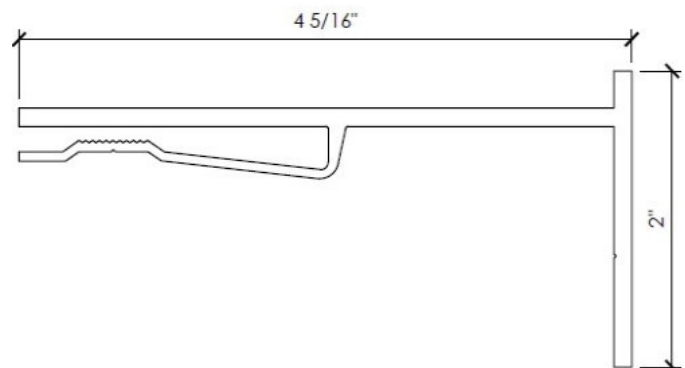

Length: 0'-4 $\frac{3}{8}$ "

A203

3 in Adjustable Discrete Wall Bracket

Length: 0'-4³/₈"

A204

4 in Adjustable Discrete Wall Bracket

Length: 0'-4³/₈"

A205

5 in Adjustable Discrete Wall Bracket

Length: 0'-4³/₈"

A206

6 in Adjustable Discrete Wall Bracket

Length: 0'-4³/₈"

A211

1½ in Adj Vertical Mullion

Length: 12'-0"