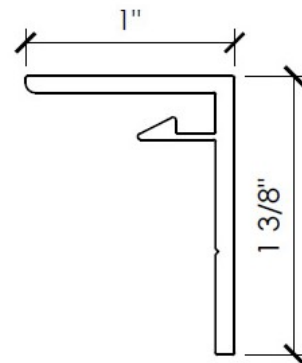

Length: 12'-0"

202

Interior Intermediate T Anchor

Length: 12'-0"

203

Interior Top J Anchor

Length: 12'-0"

211

Slim Ext. Starter J Anchor

Length: 12'-0"

212

Slim Ext. Intermediate T Anchor

Length: 12'-0"

213

Slim Ext. Top J Anchor

Length: 12'-0"

Nut-Pitch Adjustment

Length: 5/16"

323

Bolt-Pitch Adjustment-Long Length: 5/16-18" x 1 1/2"

324

Bolt-Pitch Adjustment Ultra L/XL Length: 5/16-18 x 1 1/8"

350

Undercut System Fork