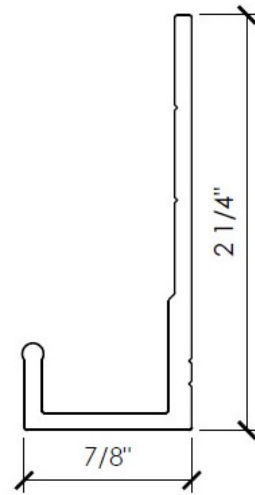

Length: 12'-0"

202

Interior Intermediate T Anchor

Length: 12'-0"

203

Interior Top J Anchor

Length: 12'-0"

211

Slim Ext. Starter J Anchor

Length: 12'-0"

212

Slim Ext. Intermediate T Anchor

Length: 12'-0"

213

Slim Ext. Top J Anchor

Length: 12'-0"

Nut-Pitch Adjustment

Length: 5/16"

323

Bolt-Pitch Adjustment-Long Length: 5/16-18" x 1 1/2"

324

Bolt-Pitch Adjustment Ultra L/XL Length: 5/16-18 x 1 1/8"

350

Undercut System Fork