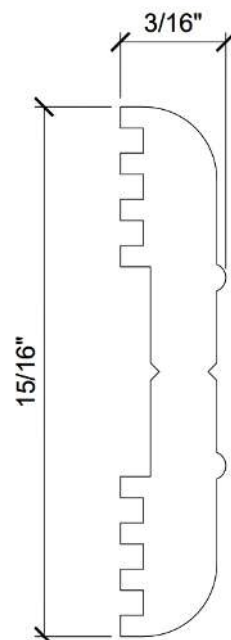

Length: 0'-3"

505B

Ultra Locking Plate 6mm

Length: 0'-3"

540

Corner Return Angle

Length: 0'-4"

550

565B

Kerf Locking Plate/6mm hole

Length: 0'-3"

570

Ultra XL Dead Load Support Anchor

Length: 0'-4"

571

Ultra XL Wind Load Panel Anchor

Length: 0'-4"

571A

Ultra XL Wall Anchor

Length: 12'-0"

575A

Ultra 3.0 Locking Plate

Length: 0'-3"

580

ULTRA L Dead Load Panel Anchor

Length: 0'-4³/₈"

581

ULTRA L Wind Load Panel Anchor

Length: 0'-4"

581A

ULTRA L Wall Panel Anchor

Length: 12'-0"