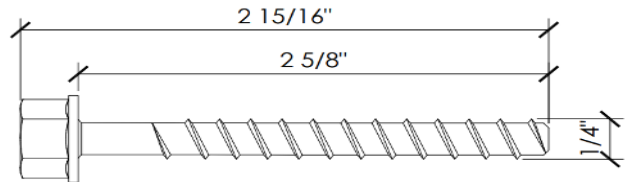

F116

Hilti Kwik Hus EZ

Length: 1/4" x 2 5/8"