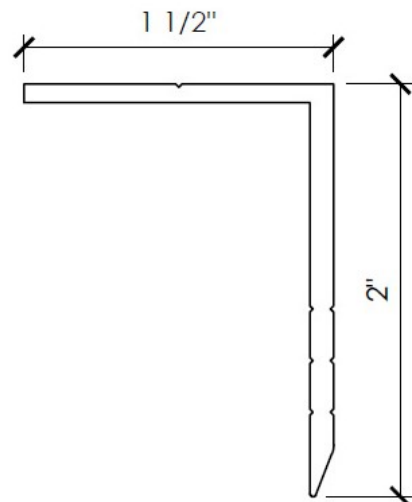

5 in Adjustable Discrete Wall Bracket

Length: 0'-4³/₈"

A206

6 in Adjustable Discrete Wall Bracket

Length: 0'-4³/₈"

A211

1½ in Adj Vertical Mullion

Length: 12'-0"

A212

2 in Adj Vertical Mullion

Length: 12'-0"

A214

2 1/4 in Adj Vertical Mullion

Length: 12'-0"

A215

2 3/4 in Adj Vertical Mullion