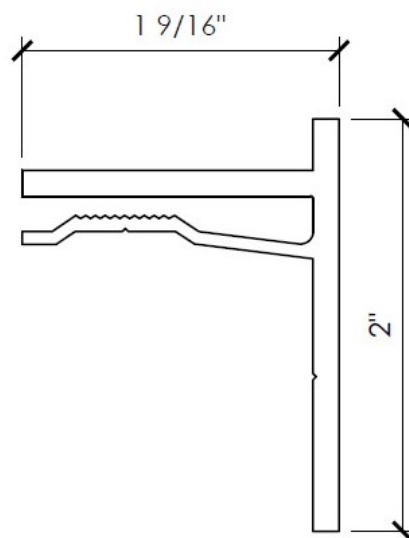

A202

2 in Adjustable Discrete Wall Bracket

Length: 0'-4 $\frac{3}{8}$ "