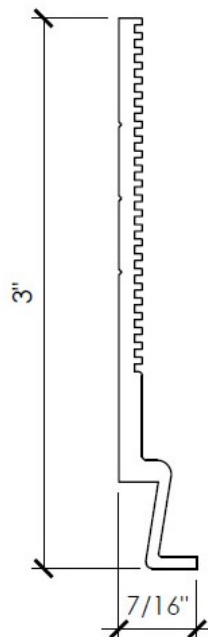

Length: 0'-3"

505B

Ultra Locking Plate 6mm

Length: 0'-3"

540

Corner Return Angle

Length: 0'-4"

550

Rotational Undercut Anchor

Length: 0'-4"

560

Mechanical Kerf Anchor

Length: 0'-4"

565A

Kerf Locking Plate/8mm hole

Length: 0'-3"

565B

Kerf Locking Plate/6mm hole

Length: 0'-3"

570

Ultra XL Dead Load Support Anchor

Length: 0'-4"

571

Ultra XL Wind Load Panel Anchor

Length: 0'-4"

571A

Ultra XL Wall Anchor

Length: 12'-0"

575A

Ultra 3.0 Locking Plate

Length: 0'-3"

580