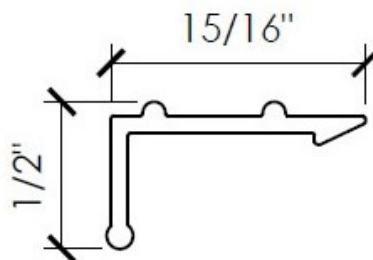

Open L Bracket $\frac{3}{8}$ in .5 Black

Length: 12'-0"

L107

L Bracket Open Joint $\frac{3}{4}$ in

Length: 12'-0"

L201

Interior L Bracket $\frac{1}{4}$ in Joint

Length: 0'-6"