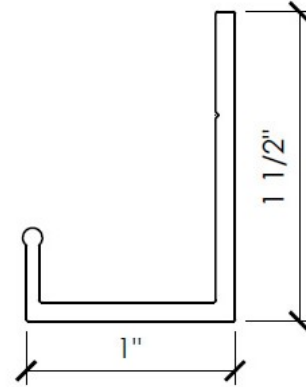

201

Interior Starter J Anchor

Length: 12'-0"