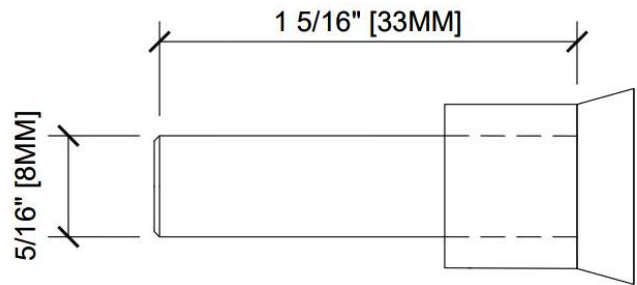

F306

Fischer Undercut Anchor 20mm