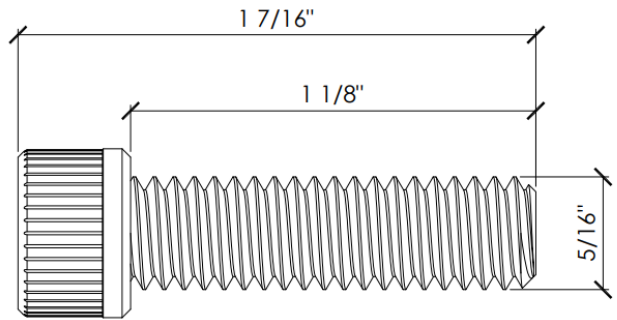

Nut-Pitch Adjustment

Length: 5/16"

323

Bolt-Pitch Adjustment-Long Length: 5/16-18" x 1 1/2"

324

Bolt-Pitch Adjustment Ultra L/XL Length: 5/16-18 x 1 1/8"

350

Undercut System Fork