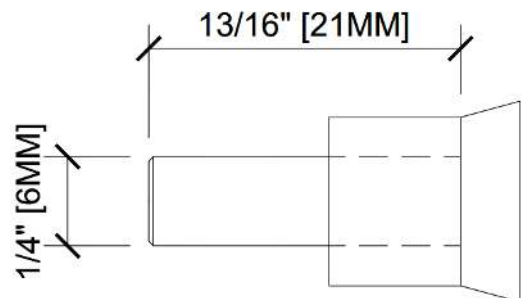

F304

Fischer Undercut Anchor 20mm ULTRA