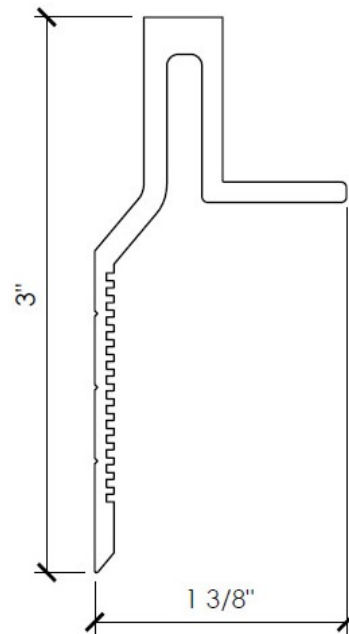

Nut-Pitch Adjustment

Length: 5/16"

323

Bolt-Pitch Adjustment-Long Length: 5/16-18" x 1 1/2"

324

Bolt-Pitch Adjustment Ultra L/XL Length: 5/16-18 x 1 1/8"

350

Undercut System Fork

Length: 0'-4"

355

Undercut System Locking Plate

Length: 0'-3"

500

Dead load Panel Anchor

Length: 12'-0"

501

Dead load Substrate Anchor

Length: 12'-0"

501B

Dead load Substrate Anchor Black

Length: 12'-0"

502

Wind load Panel Anchor

Length: 12'-0"