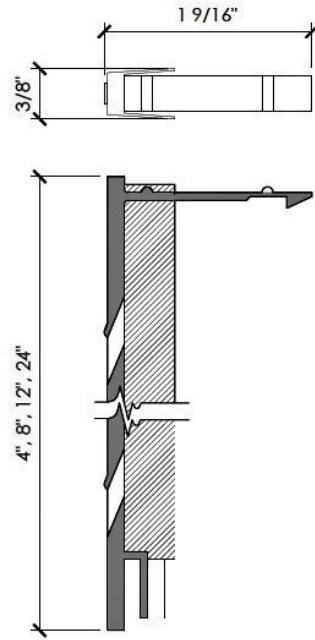

V001A-V004A

Vertical WB Beige

Length: 4" - 12"