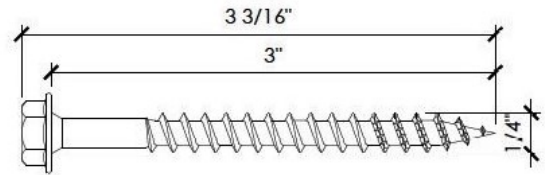

Length: 10mm

F504

Wood Stud Screw

Length: 1/4\" x 2\"

F505

Wood Stud Screw

Length: 1/4" x 3"

F507