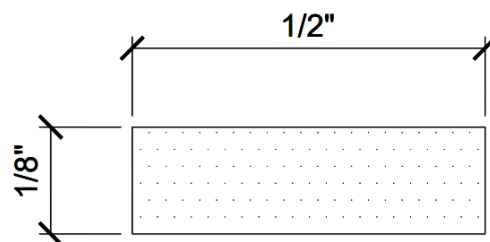

B200

Closure Bar

Length: 12'-0"

C001

Self Adhesive Foam Tape 1/8 in

Length: 100'-0"

C002

Self Adhesive Foam Tape 1/4 in