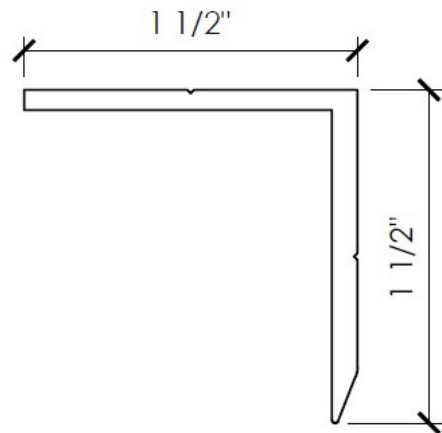

Length: 0'-4 $\frac{3}{8}$ "

A203

3 in Adjustable Discrete Wall Bracket

Length: 0'-4³/₈"

A204

4 in Adjustable Discrete Wall Bracket

Length: 0'-4³/₈"

A205

5 in Adjustable Discrete Wall Bracket

Length: 0'-4³/₈"

A206

6 in Adjustable Discrete Wall Bracket

Length: 0'-4³/₈"

A211

1½ in Adj Vertical Mullion

Length: 12'-0"

A212

2 in Adj Vertical Mullion

Length: 12'-0"

A214

2 1/4 in Adj Vertical Mullion

Length: 12'-0"

A215

2 3/4 in Adj Vertical Mullion