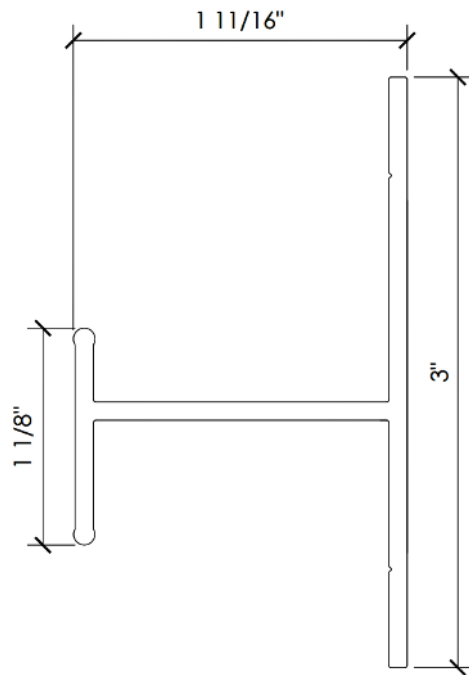

Top Course J Anchor Black

Length: 12'-0"

004

Standard T Anchor

Length: 12'-0"

004B

Standard T Anchor Black

Length: 12'-0"