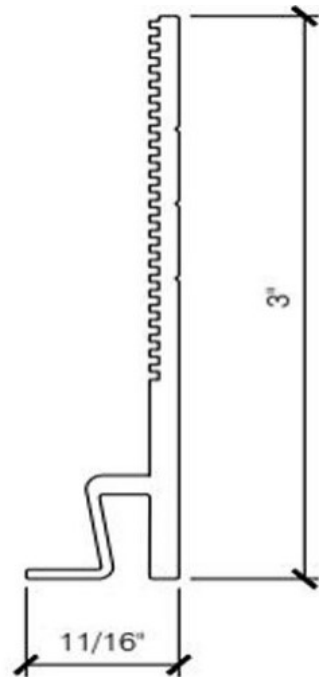

550

Rotational Undercut Anchor

Length: 0'-4"