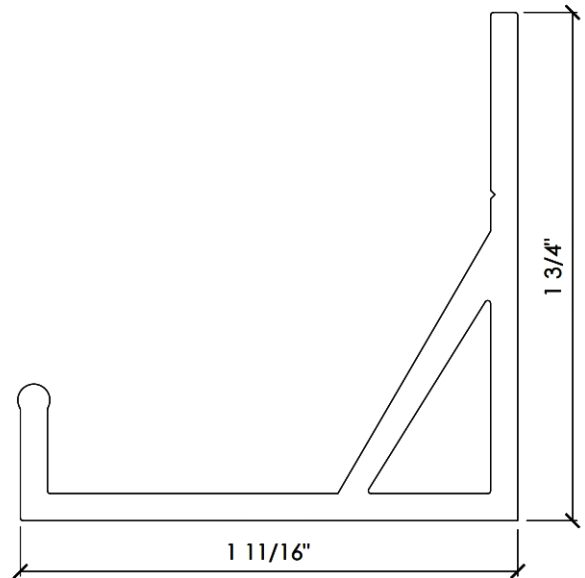

001

Starter J Course Anchor

Length: 12'-0"

001B

Starter J Course Anchor Black

Length: 12'-0"

002

Intermediate T Anchor