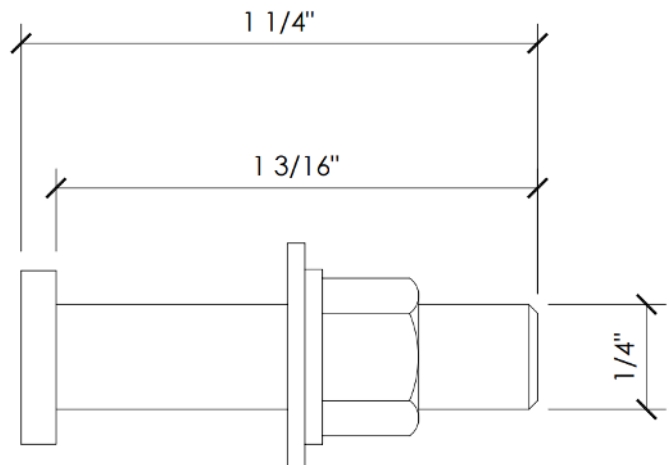

Length: 1/4"-20" x 3 3/8"

F300

T-31 Anchor

Length: 3/16" x 1 1/2"

F301

T-31 Anchor

Length: 1/4" X 1 1/2"

F302