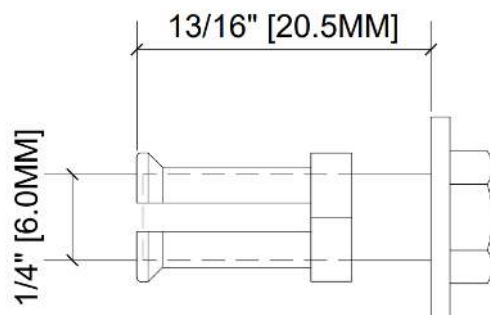

F353

KEIL 20mm Undercut Anchor Bolt

Length: 20.5mm