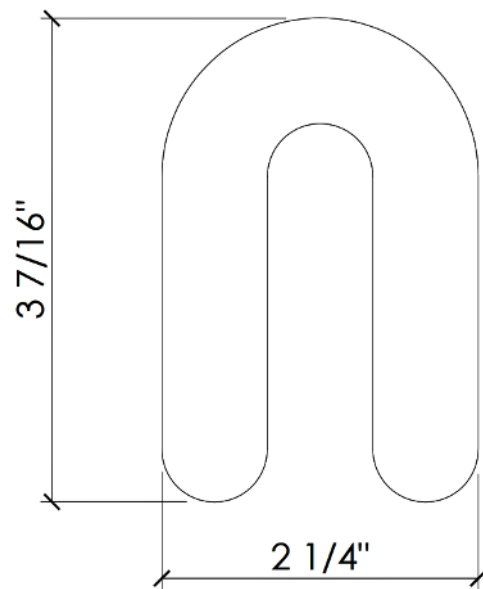

Shim

Length: 1/16" x 3 1/2"

C101

Shim

Length: 1/8" x 3 1/2"

C102

Shim

Length: 1/4" x 3 1/2"

C103

Shim

Length: 1/2" x 3 1/2"

C104

Shim

Length: 1/32" x 3 1/2"

C110

Shim Key Slot

Length: 1/16" x 3" x 3 1/2"

C111

Shim Key Slot

Length: 1/8" x 3" x 3 1/2"

C112

Shim Key Slot

Length: 1/4" x 3" x 3 1/2"

C200