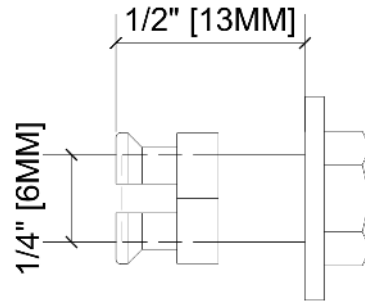

F351

KEIL 7mm Undercut Anchor Bolt

Length: 13mm