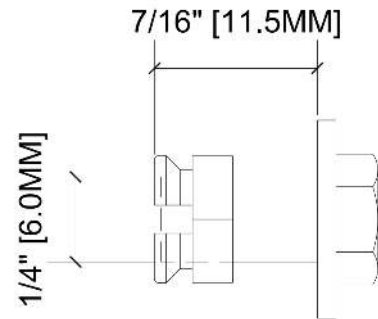

F354

KEIL 5.5mm Undercut Anchor Bolt

Length: 11.5mm