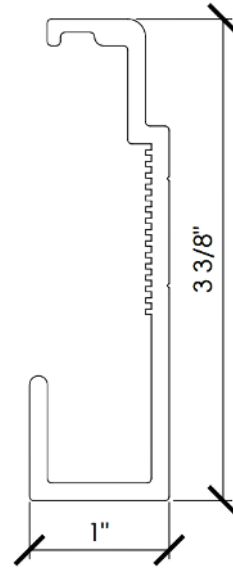

565B

Kerf Locking Plate/6mm hole

Length: 0'-3"

570

Ultra XL Dead Load Support Anchor

Length: 0'-4"

571

Ultra XL Wind Load Panel Anchor

Length: 0'-4"

571A

Ultra XL Wall Anchor

Length: 12'-0"

575A

Ultra 3.0 Locking Plate

Length: 0'-3"

580