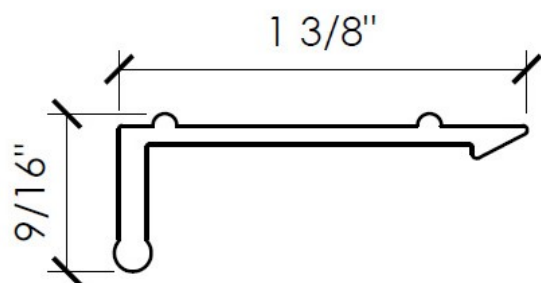

Length: 10mm

F504

Wood Stud Screw

Length: 1/4\" x 2\"

F505

Wood Stud Screw

Length: 1/4" x 3"

F507

T-Star Wood Screw

Length: 1/4" x 3"

L001

Standard L Bracket 1/4 in Joint

Length: 12'-0"

L001B

Standard L Bracket 1/4 in Joint Black

Length: 12'-0"