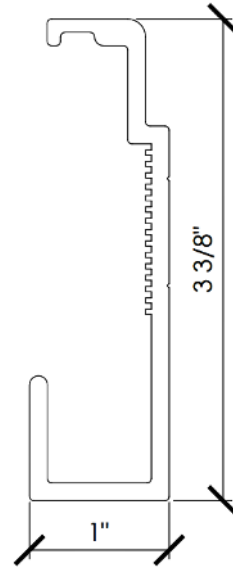

565B

Kerf Locking Plate/6mm hole

Length: 0'-3"

570

Ultra XL Dead Load Support Anchor

Length: 0'-4"

571

Ultra XL Wind Load Panel Anchor

Length: 0'-4"

571A

Ultra XL Wall Anchor

Length: 12'-0"

575A

Ultra 3.0 Locking Plate

Length: 0'-3"

580