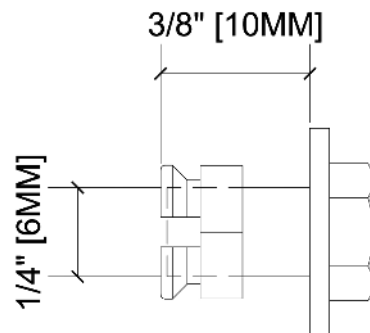

F355

KEIL 5.5mm Undercut Anchor Bolt

Length: 10mm