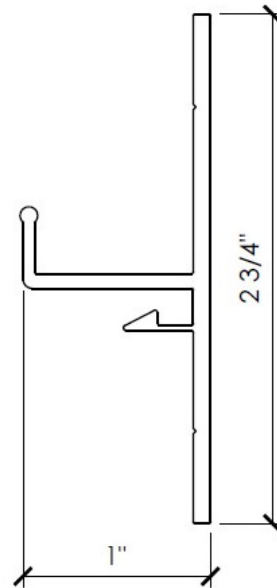

202

Interior Intermediate T Anchor

Length: 12'-0"