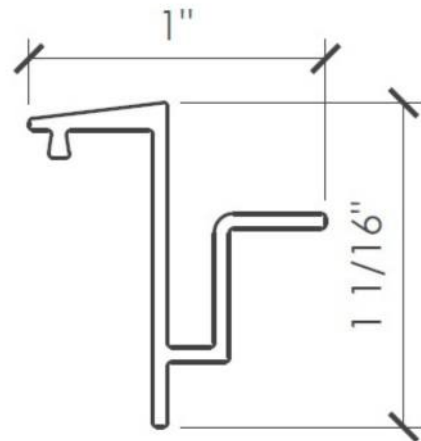

Length: 12'-0"

305

Planx Saddle Clip

Length: 0'-1"

306

Planx Rebated Saddle Clip

Length: 0'-1"

322

Nut-Pitch Adjustment

Length: 5/16"

323

Bolt-Pitch Adjustment-Long Length: 5/16-18" x 1 1/2"

324

Bolt-Pitch Adjustment Ultra L/XL Length: 5/16-18 x 1 1/8"

350

Undercut System Fork