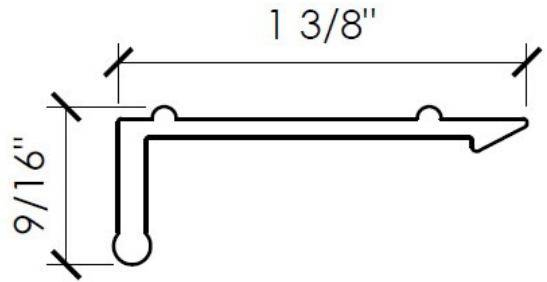

T-Star Wood Screw

Length: 1/4" x 3"

L001

Standard L Bracket 1/4 in Joint

Length: 12'-0"

L001B

Standard L Bracket 1/4 in Joint Black

Length: 12'-0"