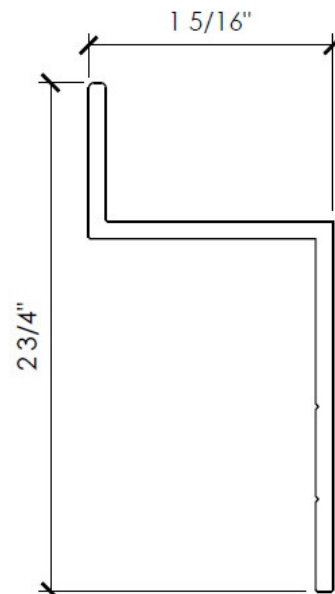

503

Wind Load Substrate Anchor

Length: 12'-0"