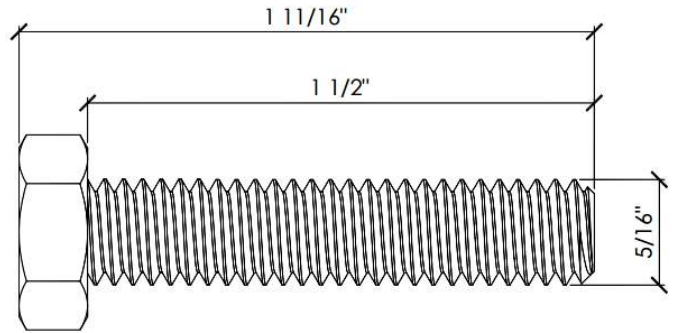

Length: 12'-0"

305

Planx Saddle Clip

Length: 0'-1"

306

Planx Rebated Saddle Clip

Length: 0'-1"

322

Nut-Pitch Adjustment

Length: 5/16"

323

Bolt-Pitch Adjustment-Long Length: 5/16-18" x 1 1/2"

324

Bolt-Pitch Adjustment Ultra L/XL Length: 5/16-18 x 1 1/8"

350

Undercut System Fork