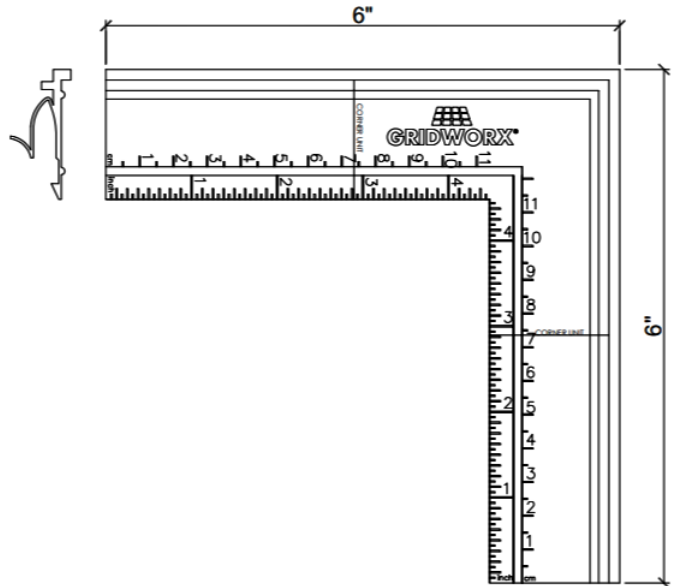

Length: 1'-0"

L302

Thin Panel 3/8 in L Bracket

Length: 1'-0"

L502

Corner L Bracket Black 3/8 in

S100

Silicon 10 oz